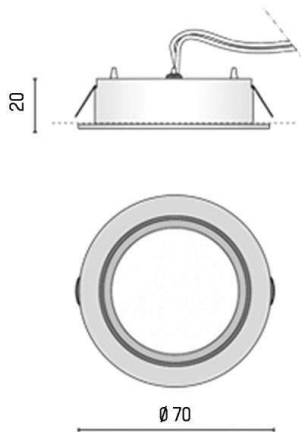

ZEN

68-636521ww

ZEN RECESSED SPOTLIGHT made of aluminium, gold, light output direct, without converter, max. 500mA, dimmable not dimmable, IP40

DRAWING

LIGHT DISTRIBUTION CURVE

TECHNICAL DETAILS

System perform. [W]	2
Bulb type	LED 2W
Luminous flux [lm]	199
Current sec. [mA]	500
Colour temp. [K]	3000K
CRI	>80
Converter	without converter
Dimming	nicht dimmbar
Light output	direct
Material	aluminium
Diameter [mm]	70
Ceiling cutout [mm]	60
Recess depth [mm]	20
IP protection class	IP40
Voltage class	protection cl. III
Net weight [kg]	0,07
Color lamp	gold
Lifetime [h]	35 000
Energy efficiency cl.	A++-A