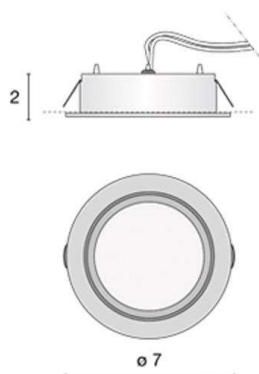

ZEN

68-636531w

ZEN RECESSED SPOTLIGHT made of aluminium, chrome, light output direct, without converter, max. 500mA, dimmable not dimmable, IP40

DRAWING

LIGHT DISTRIBUTION CURVE

TECHNICAL DETAILS

System perform. [W]	2
Bulb type	LED 2W
Luminous flux [lm]	209
Current sec. [mA]	500
Colour temp. [K]	4000K
CRI	>80
Converter	without converter
Dimming	not dimmable
Light output	direct
Material	aluminium
Diameter [mm]	70
Ceiling cutout [mm]	60
Recess depth [mm]	20
IP protection class	IP40
Voltage class	protection cl. III
Net weight [kg]	0,07
Color lamp	chrome
Lifetime [h]	35 000