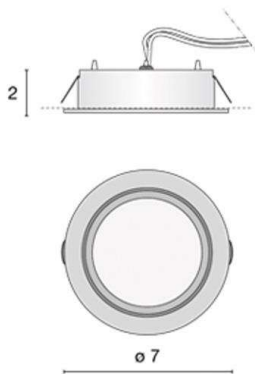

ZEN

68-636531ww

ZEN RECESSED SPOTLIGHT made of aluminium, chrome, light output direct, without converter, max. 500mA, dimmable not dimmable, IP40

DRAWING

LIGHT DISTRIBUTION CURVE

TECHNICAL DETAILS

System perform. [W]	2
Bulb type	LED 2W
Luminous flux [lm]	199
Current sec. [mA]	500
Colour temp. [K]	3000K
CRI	>80
Converter	without converter
Dimming	nicht dimmbar
Light output	direct
Material	aluminium
Diameter [mm]	70
Ceiling cutout [mm]	60
Recess depth [mm]	20
IP protection class	IP40
Voltage class	protection cl. III
Net weight [kg]	0,07
Color lamp	chrome
Lifetime [h]	35 000
Energy efficiency cl.	A++-A