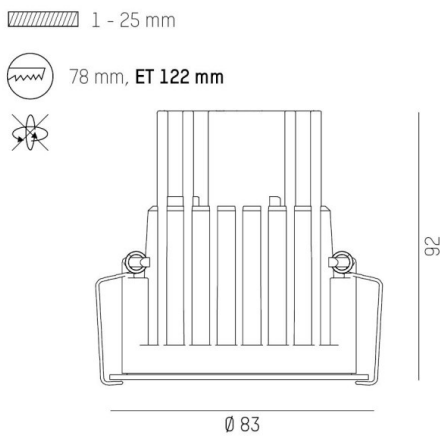

DARK NIGHT S

684-00104054706

DARK NIGHT SMALL R RECESSED SPOTLIGHT made of aluminium, black, similar to RAL 9005, decor gold,high-efficiently vacuum deposited aluminium reflector beam 40°, light output direct, UGR <16, without converter, max. 350/500mA, dimmability: see converter, IP20

DRAWING

TECHNICAL DETAILS

Bulb type	LED 13/19W
Luminous flux [lm]	1070/1430
Current sec. [mA]	350/500
Colour temp. [K]	3500K
CRI	PREMIUM>90
UGR	<16
Optics	vacuum deposited aluminium reflector
Designer	INHOUSE
Converter	without converter
Dimming	see converter
Light output	direct
Beam angle [°]	40°
Material	aluminium
Length [mm]	83
Height [mm]	92
Diameter [mm]	83
Ceiling cutout [mm]	78
Ceiling thickness [mm]	1-25
Recess depth [mm]	122
IP protection class	IP20
Voltage class	protection cl. II
Shock resistance	IK02
Net weight [kg]	0,36
Colour lamp	black
RAL	9005
Colour decor	gold
EAN-Number	9010506051476
Lifetime [h]	L80 B10 50 000

LIGHT DISTRIBUTION CURVE

The values are rated values. Power and luminous flux are initially subject to a tolerance of +/- 10%. Colour temperature tolerance: +/- 150 K. The values apply to an ambient temperature of 25°C unless otherwise specified.