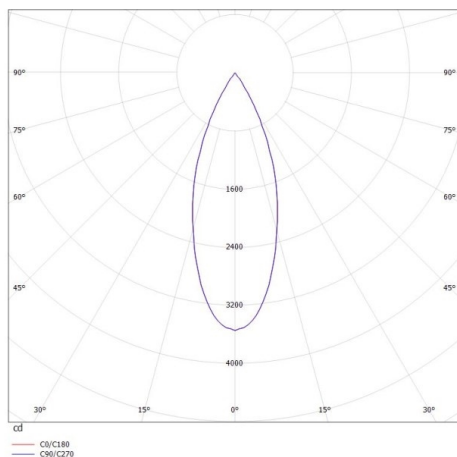

DARK NIGHT S

684-00104054706

DARK NIGHT SMALL R RECESSED SPOTLIGHT made of aluminium, black, similar to RAL 9005, decor gold,high-efficiently vacuum deposited aluminium reflector beam 40°, light output direct, UGR <16, without converter, max. 350/500mA, dimmability: see converter, IP20

DRAWING

TECHNICAL DETAILS

Bulb type	LED 13/19W
Luminous flux [lm]	1070/1430
Current sec. [mA]	350/500
Colour temp. [K]	3500K
CRI	PREMIUM>90
UGR	<16
Optics	vacuum deposited aluminium reflector
Designer	INHOUSE
Converter	without converter
Dimming	see converter
Light output	direct
Beam angle [°]	40°
Material	aluminium
Length [mm]	83
Height [mm]	92
Diameter [mm]	83
Ceiling cutout [mm]	78
Ceiling thickness [mm]	1-25
Recess depth [mm]	122
IP protection class	IP20
Voltage class	protection cl. II
Shock resistance	IK02
Net weight [kg]	0,36
Colour lamp	black
RAL	9005
Colour decor	gold
EAN-Number	9010506051476
Lifetime [h]	L80 B10 50 000

LIGHT DISTRIBUTION CURVE

The values are rated values. Power and luminous flux are initially subject to a tolerance of +/- 10%. Colour temperature tolerance: +/- 150 K. The values apply to an ambient temperature of 25°C unless otherwise specified.