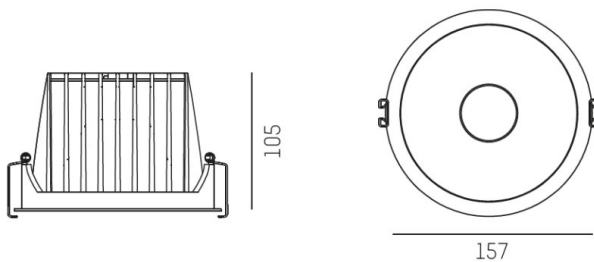

DRAWING

1 - 25mm
150 mm, ET 136 mm

LIGHT DISTRIBUTION CURVE