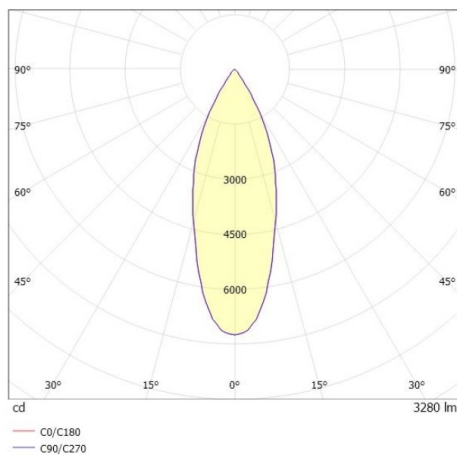

**DRAWING**

 1 - 25mm  
 150 mm, ET 136 mm

**LIGHT DISTRIBUTION CURVE**

**TECHNICAL DETAILS**

|                        |                                      |
|------------------------|--------------------------------------|
| Bulb type              | LED 18/25/33W                        |
| Luminous flux [lm]     | 1970/2650/3280                       |
| Current sec. [mA]      | 500/700/900                          |
| Colour temp. [K]       | 3000K                                |
| CRI                    | PREMIUM>90                           |
| UGR                    | <16                                  |
| Optics                 | vacuum deposited aluminium reflector |
| Designer               | INHOUSE                              |
| Converter              | without converter                    |
| Dimming                | see converter                        |
| Light output           | direct                               |
| Beam angle [°]         | 40°                                  |
| Material               | aluminium                            |
| Length [mm]            | 157                                  |
| Height [mm]            | 111                                  |
| Diameter [mm]          | 157                                  |
| Ceiling cutout [mm]    | 150                                  |
| Ceiling thickness [mm] | 1-25                                 |
| Recess depth [mm]      | 141                                  |
| IP protection class    | IP20                                 |
| Voltage class          | protection cl. II                    |
| Shock resistance       | IK02                                 |
| Net weight [kg]        | 0,35                                 |
| Colour lamp            | white                                |
| RAL                    | 9016                                 |
| Colour decor           | silver                               |
| EAN-Number             | 9010870110571                        |
| Lifetime [h]           | L80 B10 50 000                       |
| Energy efficiency cl.  | E                                    |