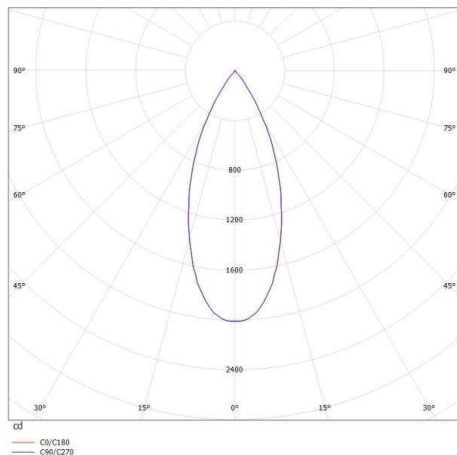

**DARK NIGHT XS**

**684-00302054705**

DARK NIGHT XS R RECESSED SPOTLIGHT made of aluminium, white matt, similar to RAL 9016, decor silver, high-efficiently vacuum deposited aluminium reflector beam 40°, light output direct, UGR <19, without converter, max. 250/350mA, dimmability: see converter, IP20

**DRAWING**

**TECHNICAL DETAILS**

Bulb type	LED 9/13W
Luminous flux [lm]	810/1090
Current sec. [mA]	250/350
Colour temp. [K]	3500K
CRI	PREMIUM>90
UGR	<19
Optics	vacuum deposited aluminium reflector
Designer	INHOUSE
Converter	without converter
Dimming	see converter
Light output	direct
Beam angle [°]	40°
Material	aluminium
Height [mm]	78
Diameter [mm]	65
Ceiling cutout [mm]	60
Ceiling thickness [mm]	1-25
Recess depth [mm]	108
IP protection class	IP20
Voltage class	protection cl. II
Shock resistance	IK02
Net weight [kg]	0,21
Colour lamp	white matt
RAL	9016
Colour decor	silver
EAN-Number	9010506051261
Lifetime [h]	L80 B10 50 000

**LIGHT DISTRIBUTION CURVE**

The values are rated values. Power and luminous flux are initially subject to a tolerance of +/- 10%. Colour temperature tolerance: +/- 150 K. The values apply to an ambient temperature of 25°C unless otherwise specified.