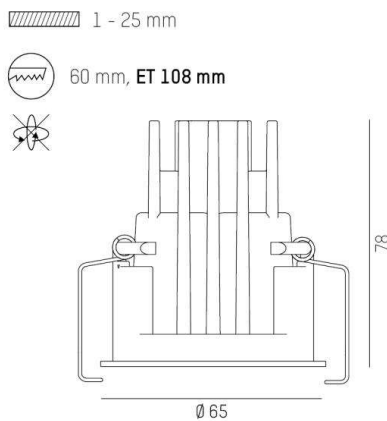

**DARK NIGHT XS**

**684-00302054705**

DARK NIGHT XS R RECESSED SPOTLIGHT made of aluminium, white matt, similar to RAL 9016, decor silver, high-efficiently vacuum deposited aluminium reflector beam 40°, light output direct, UGR <19, without converter, max. 250/350mA, dimmability: see converter, IP20

**DRAWING**

**TECHNICAL DETAILS**

Bulb type	LED 9/13W
Luminous flux [lm]	810/1090
Current sec. [mA]	250/350
Colour temp. [K]	3500K
CRI	PREMIUM>90
UGR	<19
Optics	vacuum deposited aluminium reflector
Designer	INHOUSE
Converter	without converter
Dimming	see converter
Light output	direct
Beam angle [°]	40°
Material	aluminium
Height [mm]	78
Diameter [mm]	65
Ceiling cutout [mm]	60
Ceiling thickness [mm]	1-25
Recess depth [mm]	108
IP protection class	IP20
Voltage class	protection cl. II
Shock resistance	IK02
Net weight [kg]	0,21
Colour lamp	white matt
RAL	9016
Colour decor	silver
EAN-Number	9010506051261
Lifetime [h]	L80 B10 50 000

**LIGHT DISTRIBUTION CURVE**

The values are rated values. Power and luminous flux are initially subject to a tolerance of +/- 10%. Colour temperature tolerance: +/- 150 K. The values apply to an ambient temperature of 25°C unless otherwise specified.