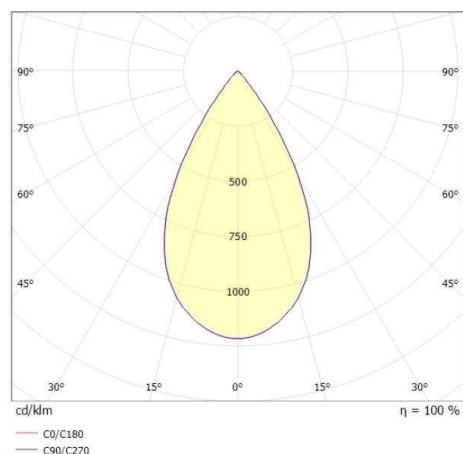

DARK NIGHT XS

684-00302082405v1

DARK NIGHT XS R RECESSED SPOTLIGHT made of aluminium, white, similar to RAL 9016, decor silver, high-efficiently vacuum deposited aluminium reflector beam 60°, light output direct, UGR <19, without converter, max. 250/350mA, dimmability: see converter, IP20

DRAWING

 1 - 25 mm

 60 mm, ET 91 mm

LIGHT DISTRIBUTION CURVE

TECHNICAL DETAILS

Bulb type	LED 9/13W
Luminous flux [lm]	960/1280
Current sec. [mA]	250/350
Colour temp. [K]	4000K
CRI	>90
UGR	<19
Optics	vacuum deposited aluminium reflector
Designer	INHOUSE
Converter	without converter
Dimming	see converter
Light output	direct
Beam angle [°]	60°
Material	aluminium
Height [mm]	78
Diameter [mm]	65
Ceiling cutout [mm]	60
Ceiling thickness [mm]	1-25
Recess depth [mm]	108
IP protection class	IP20
Voltage class	protection cl. II
Shock resistance	IK02
Net weight [kg]	0,21
Colour lamp	white
RAL	9016
Colour decor	silver
EAN-Number	9010506861976
Lifetime [h]	L80 B10 50 000
Energy efficiency cl.	D