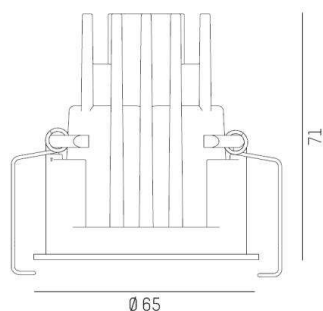

DARK NIGHT XS

684-00302082405v1

DARK NIGHT XS R RECESSED SPOTLIGHT made of aluminium, white, similar to RAL 9016, decor silver, high-efficiently vacuum deposited aluminium reflector beam 60°, light output direct, UGR <19, without converter, max. 250/350mA, dimmability: see converter, IP20

DRAWING

 1 - 25 mm

 60 mm, ET 91 mm

LIGHT DISTRIBUTION CURVE

TECHNICAL DETAILS

Bulb type	LED 9/13W
Luminous flux [lm]	960/1280
Current sec. [mA]	250/350
Colour temp. [K]	4000K
CRI	>90
UGR	<19
Optics	vacuum deposited aluminium reflector
Designer	INHOUSE
Converter	without converter
Dimming	see converter
Light output	direct
Beam angle [°]	60°
Material	aluminium
Height [mm]	78
Diameter [mm]	65
Ceiling cutout [mm]	60
Ceiling thickness [mm]	1-25
Recess depth [mm]	108
IP protection class	IP20
Voltage class	protection cl. II
Shock resistance	IK02
Net weight [kg]	0,21
Colour lamp	white
RAL	9016
Colour decor	silver
EAN-Number	9010506861976
Lifetime [h]	L80 B10 50 000
Energy efficiency cl.	D