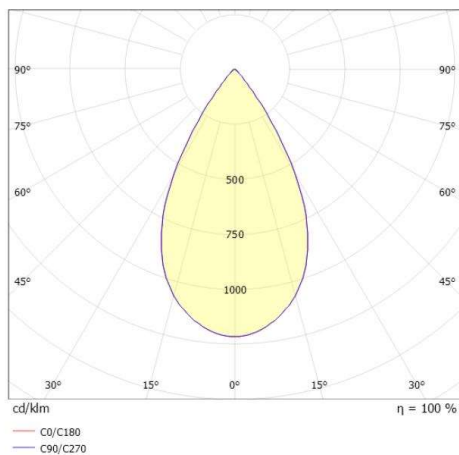

DARK NIGHT XS

684-00302082406v1

DARK NIGHT XS R RECESSED SPOTLIGHT made of aluminium, black matt, similar to RAL 9005, decor silver, high-efficiently vacuum deposited aluminium reflector beam 60°, light output direct, UGR <19, without converter, max. 250/350mA, dimmability: see converter, IP20

DRAWING

 1 - 25 mm

 60 mm, **ET 91 mm**

TECHNICAL DETAILS

Bulb type	LED 9/13W
Luminous flux [lm]	960/1280
Current sec. [mA]	250/350
Colour temp. [K]	4000K
CRI	>90
UGR	<19
Optics	vacuum deposited aluminium reflector
Designer	INHOUSE
Converter	without converter
Dimming	see converter
Light output	direct
Beam angle [°]	60°
Material	aluminium
Height [mm]	78
Diameter [mm]	65
Ceiling cutout [mm]	60
Ceiling thickness [mm]	1-25
Recess depth [mm]	108
IP protection class	IP20
Voltage class	protection cl. II
Shock resistance	IK02
Net weight [kg]	0,34

LIGHT DISTRIBUTION CURVE

Colour lamp	black matt
RAL	9005
Colour decor	silver
EAN-Number	9010506861983
Lifetime [h]	L80 B10 50 000
Energy efficiency cl.	D

The values are rated values. Power and luminous flux are initially subject to a tolerance of +/- 10%. Colour temperature tolerance: +/- 150 K. The values apply to an ambient temperature of 25°C unless otherwise specified.