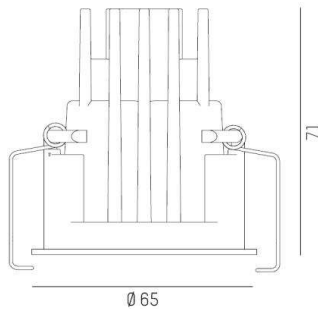

DARK NIGHT XS

684-00302082406v1

DARK NIGHT XS R RECESSED SPOTLIGHT made of aluminium, black matt, similar to RAL 9005, decor silver, high-efficiently vacuum deposited aluminium reflector beam 60°, light output direct, UGR <19, without converter, max. 250/350mA, dimmability: see converter, IP20

DRAWING

 1 - 25 mm

 60 mm, **ET 91 mm**

TECHNICAL DETAILS

Bulb type	LED 9/13W
Luminous flux [lm]	960/1280
Current sec. [mA]	250/350
Colour temp. [K]	4000K
CRI	>90
UGR	<19
Optics	vacuum deposited aluminium reflector
Designer	INHOUSE
Converter	without converter
Dimming	see converter
Light output	direct
Beam angle [°]	60°
Material	aluminium
Height [mm]	78
Diameter [mm]	65
Ceiling cutout [mm]	60
Ceiling thickness [mm]	1-25
Recess depth [mm]	108
IP protection class	IP20
Voltage class	protection cl. II
Shock resistance	IK02
Net weight [kg]	0,34

LIGHT DISTRIBUTION CURVE

Colour lamp	black matt
RAL	9005
Colour decor	silver
EAN-Number	9010506861983
Lifetime [h]	L80 B10 50 000
Energy efficiency cl.	D

The values are rated values. Power and luminous flux are initially subject to a tolerance of +/- 10%. Colour temperature tolerance: +/- 150 K. The values apply to an ambient temperature of 25°C unless otherwise specified.