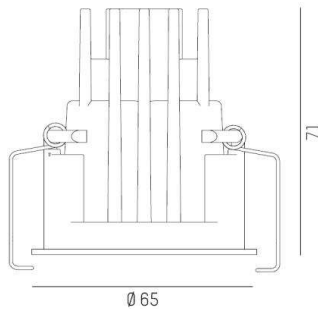

DARK NIGHT XS

684-00302084305v1

DARK NIGHT XS R RECESSED SPOTLIGHT made of aluminium, white, similar to RAL 9016, decor silver, high-efficiently vacuum deposited aluminium reflector beam 60°, light output direct, UGR <19, without converter, max. 250/350mA, dimmability: see converter, IP20

DRAWING

 1 - 25 mm

 60 mm, **ET 91 mm**

TECHNICAL DETAILS

Bulb type	LED 9/13W
Luminous flux [lm]	780/1040
Current sec. [mA]	250/350
Colour temp. [K]	2700K
CRI	PREMIUM>90
UGR	<19
Optics	vacuum deposited aluminium reflector
Designer	INHOUSE
Converter	without converter
Dimming	see converter
Light output	direct
Beam angle [°]	60°
Material	aluminium
Height [mm]	78
Diameter [mm]	65
Ceiling cutout [mm]	60
Ceiling thickness [mm]	1-25
Recess depth [mm]	108
IP protection class	IP20
Voltage class	protection cl. II
Shock resistance	IK02
Net weight [kg]	0,21

LIGHT DISTRIBUTION CURVE

Colour lamp	white
RAL	9016
Colour decor	silver
EAN-Number	9010506861990
Lifetime [h]	L80 B10 50 000
Energy efficiency cl.	E

The values are rated values. Power and luminous flux are initially subject to a tolerance of +/- 10%. Colour temperature tolerance: +/- 150 K. The values apply to an ambient temperature of 25°C unless otherwise specified.