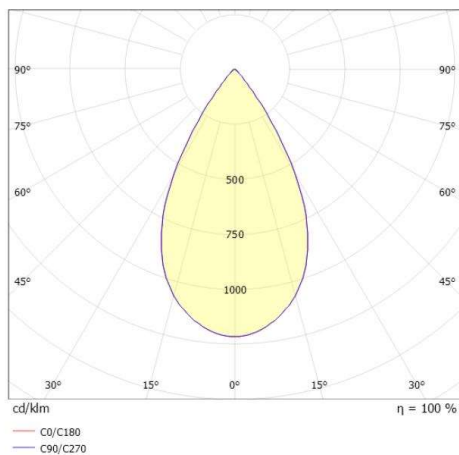

DARK NIGHT XS

684-00302084305v1

DARK NIGHT XS R RECESSED SPOTLIGHT made of aluminium, white, similar to RAL 9016, decor silver, high-efficiently vacuum deposited aluminium reflector beam 60°, light output direct, UGR <19, without converter, max. 250/350mA, dimmability: see converter, IP20

DRAWING

 1 - 25 mm

 60 mm, **ET 91 mm**

TECHNICAL DETAILS

Bulb type	LED 9/13W
Luminous flux [lm]	780/1040
Current sec. [mA]	250/350
Colour temp. [K]	2700K
CRI	PREMIUM>90
UGR	<19
Optics	vacuum deposited aluminium reflector
Designer	INHOUSE
Converter	without converter
Dimming	see converter
Light output	direct
Beam angle [°]	60°
Material	aluminium
Height [mm]	78
Diameter [mm]	65
Ceiling cutout [mm]	60
Ceiling thickness [mm]	1-25
Recess depth [mm]	108
IP protection class	IP20
Voltage class	protection cl. II
Shock resistance	IK02
Net weight [kg]	0,21

LIGHT DISTRIBUTION CURVE

Colour lamp	white
RAL	9016
Colour decor	silver
EAN-Number	9010506861990
Lifetime [h]	L80 B10 50 000
Energy efficiency cl.	E

The values are rated values. Power and luminous flux are initially subject to a tolerance of +/- 10%. Colour temperature tolerance: +/- 150 K. The values apply to an ambient temperature of 25°C unless otherwise specified.