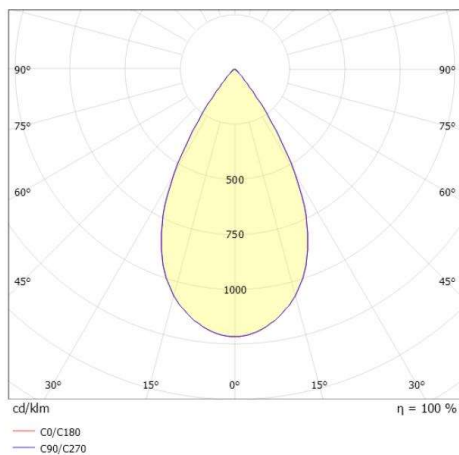

DARK NIGHT XS

684-00302084306v1

DARK NIGHT XS R RECESSED SPOTLIGHT made of aluminium, black matt, similar to RAL 9005, decor silver, high-efficiently vacuum deposited aluminium reflector beam 60°, light output direct, UGR <19, without converter, max. 250/350mA, dimmability: see converter, IP20

DRAWING

 1 - 25 mm

 60 mm, ET 91 mm

TECHNICAL DETAILS

Bulb type	LED 9/13W
Luminous flux [lm]	780/1040
Current sec. [mA]	250/350
Colour temp. [K]	2700K
CRI	PREMIUM>90
UGR	<19
Optics	vacuum deposited aluminium reflector
Designer	INHOUSE
Converter	without converter
Dimming	see converter
Light output	direct
Beam angle [°]	60°
Material	aluminium
Height [mm]	78
Diameter [mm]	65
Ceiling cutout [mm]	60
Ceiling thickness [mm]	1-25
Recess depth [mm]	108
IP protection class	IP20
Voltage class	protection cl. II
Shock resistance	IK02
Net weight [kg]	0,34

LIGHT DISTRIBUTION CURVE

Colour lamp	black matt
RAL	9005
Colour decor	silver
EAN-Number	9010506862003
Lifetime [h]	L80 B10 50 000
Energy efficiency cl.	E

The values are rated values. Power and luminous flux are initially subject to a tolerance of +/- 10%. Colour temperature tolerance: +/- 150 K. The values apply to an ambient temperature of 25°C unless otherwise specified.