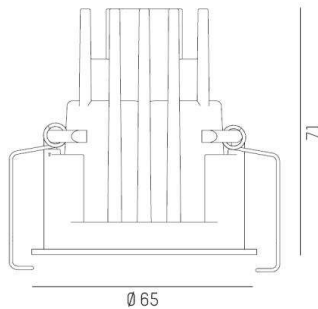

DARK NIGHT XS

684-00302084306v1

DARK NIGHT XS R RECESSED SPOTLIGHT made of aluminium, black matt, similar to RAL 9005, decor silver, high-efficiently vacuum deposited aluminium reflector beam 60°, light output direct, UGR <19, without converter, max. 250/350mA, dimmability: see converter, IP20

DRAWING

 1 - 25 mm

 60 mm, ET 91 mm

TECHNICAL DETAILS

Bulb type	LED 9/13W
Luminous flux [lm]	780/1040
Current sec. [mA]	250/350
Colour temp. [K]	2700K
CRI	PREMIUM>90
UGR	<19
Optics	vacuum deposited aluminium reflector
Designer	INHOUSE
Converter	without converter
Dimming	see converter
Light output	direct
Beam angle [°]	60°
Material	aluminium
Height [mm]	78
Diameter [mm]	65
Ceiling cutout [mm]	60
Ceiling thickness [mm]	1-25
Recess depth [mm]	108
IP protection class	IP20
Voltage class	protection cl. II
Shock resistance	IK02
Net weight [kg]	0,34

LIGHT DISTRIBUTION CURVE

Colour lamp	black matt
RAL	9005
Colour decor	silver
EAN-Number	9010506862003
Lifetime [h]	L80 B10 50 000
Energy efficiency cl.	E

The values are rated values. Power and luminous flux are initially subject to a tolerance of +/- 10%. Colour temperature tolerance: +/- 150 K. The values apply to an ambient temperature of 25°C unless otherwise specified.