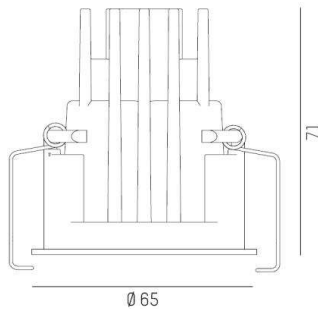

DARK NIGHT XS

684-00302084705v1

DARK NIGHT XS R RECESSED SPOTLIGHT made of aluminium, white, similar to RAL 9016, decor silver, high-efficiently vacuum deposited aluminium reflector beam 60°, light output direct, UGR <19, without converter, max. 250/350mA, dimmability: see converter, IP20

DRAWING

 1 - 25 mm

 60 mm, **ET 91 mm**

TECHNICAL DETAILS

Bulb type	LED 9/13W
Luminous flux [lm]	860/1150
Current sec. [mA]	250/350
Colour temp. [K]	3500K
CRI	PREMIUM>90
UGR	<19
Optics	vacuum deposited aluminium reflector
Designer	INHOUSE
Converter	without converter
Dimming	see converter
Light output	direct
Beam angle [°]	60°
Material	aluminium
Height [mm]	78
Diameter [mm]	65
Ceiling cutout [mm]	60
Ceiling thickness [mm]	1-25
Recess depth [mm]	108
IP protection class	IP20
Voltage class	protection cl. II
Shock resistance	IK02
Net weight [kg]	0,21
Colour lamp	white
RAL	9016
Colour decor	silver
EAN-Number	9010506862010
Lifetime [h]	L80 B10 50 000
Energy efficiency cl.	E

LIGHT DISTRIBUTION CURVE

The values are rated values. Power and luminous flux are initially subject to a tolerance of +/- 10%. Colour temperature tolerance: +/- 150 K. The values apply to an ambient temperature of 25°C unless otherwise specified.