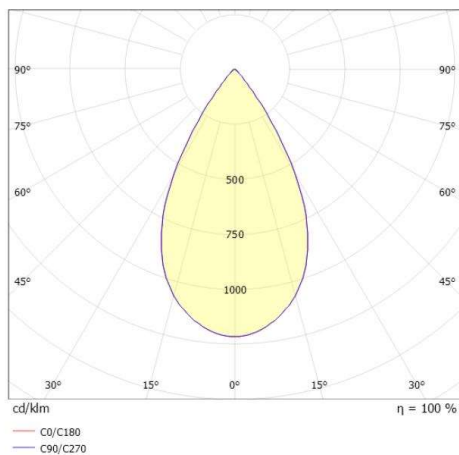

DARK NIGHT XS

684-00302084705v1

DARK NIGHT XS R RECESSED SPOTLIGHT made of aluminium, white, similar to RAL 9016, decor silver, high-efficiently vacuum deposited aluminium reflector beam 60°, light output direct, UGR <19, without converter, max. 250/350mA, dimmability: see converter, IP20

DRAWING

 1 - 25 mm

 60 mm, **ET 91 mm**

TECHNICAL DETAILS

Bulb type	LED 9/13W
Luminous flux [lm]	860/1150
Current sec. [mA]	250/350
Colour temp. [K]	3500K
CRI	PREMIUM>90
UGR	<19
Optics	vacuum deposited aluminium reflector
Designer	INHOUSE
Converter	without converter
Dimming	see converter
Light output	direct
Beam angle [°]	60°
Material	aluminium
Height [mm]	78
Diameter [mm]	65
Ceiling cutout [mm]	60
Ceiling thickness [mm]	1-25
Recess depth [mm]	108
IP protection class	IP20
Voltage class	protection cl. II
Shock resistance	IK02
Net weight [kg]	0,21
Colour lamp	white
RAL	9016
Colour decor	silver
EAN-Number	9010506862010
Lifetime [h]	L80 B10 50 000
Energy efficiency cl.	E

LIGHT DISTRIBUTION CURVE

The values are rated values. Power and luminous flux are initially subject to a tolerance of +/- 10%. Colour temperature tolerance: +/- 150 K. The values apply to an ambient temperature of 25°C unless otherwise specified.