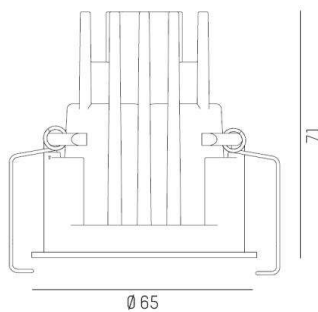

**DARK NIGHT XS**

**684-00302084905v1**

DARK NIGHT XS R RECESSED SPOTLIGHT made of aluminium, white, similar to RAL 9016, decor silver, high-efficiently vacuum deposited aluminium reflector beam 60°, light output direct, UGR <19, without converter, max. 250/350mA, dimmability: see converter, IP20

**DRAWING**

 1 - 25 mm

 60 mm, **ET 91 mm**

**TECHNICAL DETAILS**

Bulb type	LED 9/13W
Luminous flux [lm]	870/1170
Current sec. [mA]	250/350
Colour temp. [K]	3000K
CRI	PREMIUM>90
UGR	<19
Optics	vacuum deposited aluminium reflector
Designer	INHOUSE
Converter	without converter
Dimming	see converter
Light output	direct
Beam angle [°]	60°
Material	aluminium
Height [mm]	78
Diameter [mm]	65
Ceiling cutout [mm]	60
Ceiling thickness [mm]	1-25
Recess depth [mm]	108
IP protection class	IP20
Voltage class	protection cl. II
Shock resistance	IK02
Net weight [kg]	0,21
Colour lamp	white
RAL	9016
Colour decor	silver
EAN-Number	9010506862034
Lifetime [h]	L80 B10 50 000
Energy efficiency cl.	E

**LIGHT DISTRIBUTION CURVE**

The values are rated values. Power and luminous flux are initially subject to a tolerance of +/- 10%. Colour temperature tolerance: +/- 150 K. The values apply to an ambient temperature of 25°C unless otherwise specified.