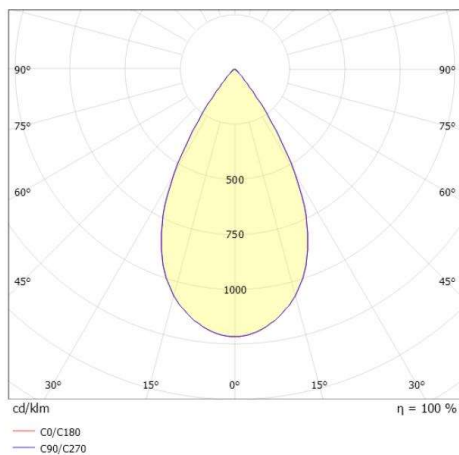

**DARK NIGHT XS**

**684-00302084905v1**

DARK NIGHT XS R RECESSED SPOTLIGHT made of aluminium, white, similar to RAL 9016, decor silver, high-efficiently vacuum deposited aluminium reflector beam 60°, light output direct, UGR <19, without converter, max. 250/350mA, dimmability: see converter, IP20

**DRAWING**

 1 - 25 mm

 60 mm, **ET 91 mm**

**TECHNICAL DETAILS**

Bulb type	LED 9/13W
Luminous flux [lm]	870/1170
Current sec. [mA]	250/350
Colour temp. [K]	3000K
CRI	PREMIUM>90
UGR	<19
Optics	vacuum deposited aluminium reflector
Designer	INHOUSE
Converter	without converter
Dimming	see converter
Light output	direct
Beam angle [°]	60°
Material	aluminium
Height [mm]	78
Diameter [mm]	65
Ceiling cutout [mm]	60
Ceiling thickness [mm]	1-25
Recess depth [mm]	108
IP protection class	IP20
Voltage class	protection cl. II
Shock resistance	IK02
Net weight [kg]	0,21
Colour lamp	white
RAL	9016
Colour decor	silver
EAN-Number	9010506862034
Lifetime [h]	L80 B10 50 000
Energy efficiency cl.	E

**LIGHT DISTRIBUTION CURVE**

The values are rated values. Power and luminous flux are initially subject to a tolerance of +/- 10%. Colour temperature tolerance: +/- 150 K. The values apply to an ambient temperature of 25°C unless otherwise specified.