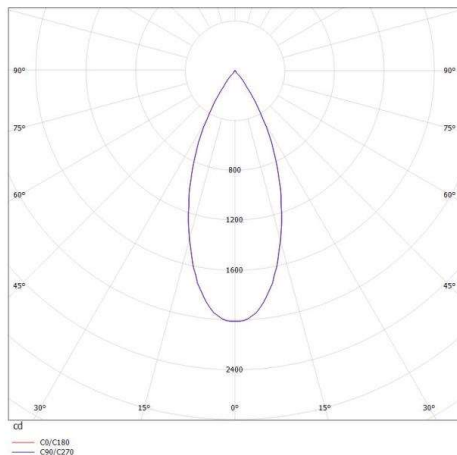

DARK NIGHT XS

684-00303054705

DARK NIGHT XS R RECESSED SPOTLIGHT made of aluminium, white matt, similar to RAL 9016, decor black,high-efficiently vacuum deposited aluminium reflector beam 40°, light output direct, UGR <19, without converter, max. 250/350mA, dimmability: see converter, IP20

DRAWING

TECHNICAL DETAILS

Bulb type	LED 9/13W
Luminous flux [lm]	810/1090
Current sec. [mA]	250/350
Colour temp. [K]	3500K
CRI	PREMIUM>90
UGR	<19
Optics	vacuum deposited aluminium reflector
Designer	INHOUSE
Converter	without converter
Dimming	see converter
Light output	direct
Beam angle [°]	40°
Material	aluminium
Height [mm]	78
Diameter [mm]	65
Ceiling cutout [mm]	60
Ceiling thickness [mm]	1-25
Recess depth [mm]	108
IP protection class	IP20
Voltage class	protection cl. II
Shock resistance	IK02
Net weight [kg]	0,21
Colour lamp	white matt
RAL	9016
Colour decor	black
EAN-Number	9010506051322
Lifetime [h]	L80 B10 50 000

LIGHT DISTRIBUTION CURVE

The values are rated values. Power and luminous flux are initially subject to a tolerance of +/- 10%. Colour temperature tolerance: +/- 150 K. The values apply to an ambient temperature of 25°C unless otherwise specified.