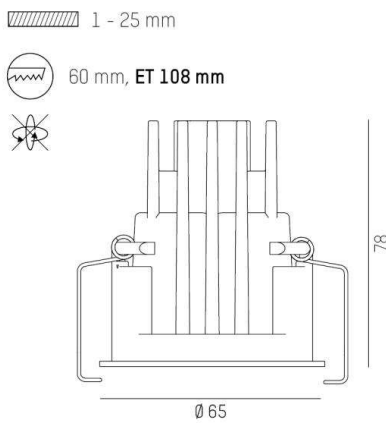

DARK NIGHT XS

684-00303054705

DARK NIGHT XS R RECESSED SPOTLIGHT made of aluminium, white matt, similar to RAL 9016, decor black,high-efficiently vacuum deposited aluminium reflector beam 40°, light output direct, UGR <19, without converter, max. 250/350mA, dimmability: see converter, IP20

DRAWING

TECHNICAL DETAILS

Bulb type	LED 9/13W
Luminous flux [lm]	810/1090
Current sec. [mA]	250/350
Colour temp. [K]	3500K
CRI	PREMIUM>90
UGR	<19
Optics	vacuum deposited aluminium reflector
Designer	INHOUSE
Converter	without converter
Dimming	see converter
Light output	direct
Beam angle [°]	40°
Material	aluminium
Height [mm]	78
Diameter [mm]	65
Ceiling cutout [mm]	60
Ceiling thickness [mm]	1-25
Recess depth [mm]	108
IP protection class	IP20
Voltage class	protection cl. II
Shock resistance	IK02
Net weight [kg]	0,21
Colour lamp	white matt
RAL	9016
Colour decor	black
EAN-Number	9010506051322
Lifetime [h]	L80 B10 50 000

LIGHT DISTRIBUTION CURVE

The values are rated values. Power and luminous flux are initially subject to a tolerance of +/- 10%. Colour temperature tolerance: +/- 150 K. The values apply to an ambient temperature of 25°C unless otherwise specified.