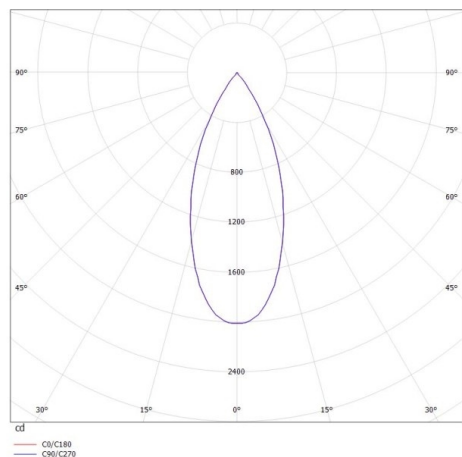

DARK NIGHT XS

684-00303054706

DARK NIGHT XS R RECESSED SPOTLIGHT made of aluminium, black, similar to RAL 9005, decor black, high-efficiently vacuum deposited aluminium reflector beam 40°, light output direct, UGR <19, without converter, max. 250/350mA, dimmability: see converter, IP20

DRAWING

TECHNICAL DETAILS

Bulb type	LED 9/13W
Luminous flux [lm]	810/1090
Current sec. [mA]	250/350
Colour temp. [K]	3500K
CRI	PREMIUM>90
UGR	<19
Optics	vacuum deposited aluminium reflector
Designer	INHOUSE
Converter	without converter
Dimming	see converter
Light output	direct
Beam angle [°]	40°
Material	aluminium
Length [mm]	65
Height [mm]	78
Diameter [mm]	65
Ceiling cutout [mm]	60
Ceiling thickness [mm]	1-25
Recess depth [mm]	108
IP protection class	IP20
Voltage class	protection cl. II
Shock resistance	IK02
Net weight [kg]	0,34
Colour lamp	black
RAL	9005
Colour decor	black
EAN-Number	9010506051292
Lifetime [h]	L80 B10 50 000

LIGHT DISTRIBUTION CURVE

The values are rated values. Power and luminous flux are initially subject to a tolerance of +/- 10%. Colour temperature tolerance: +/- 150 K. The values apply to an ambient temperature of 25°C unless otherwise specified.