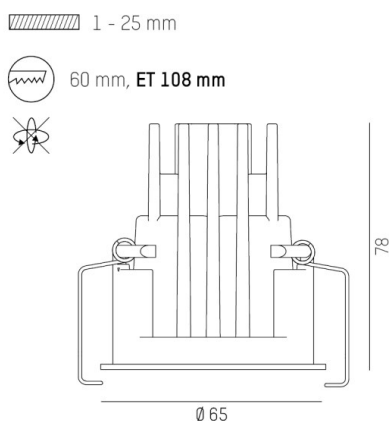

DARK NIGHT XS

684-00303054706

DARK NIGHT XS R RECESSED SPOTLIGHT made of aluminium, black, similar to RAL 9005, decor black, high-efficiently vacuum deposited aluminium reflector beam 40°, light output direct, UGR <19, without converter, max. 250/350mA, dimmability: see converter, IP20

DRAWING

TECHNICAL DETAILS

Bulb type	LED 9/13W
Luminous flux [lm]	810/1090
Current sec. [mA]	250/350
Colour temp. [K]	3500K
CRI	PREMIUM>90
UGR	<19
Optics	vacuum deposited aluminium reflector
Designer	INHOUSE
Converter	without converter
Dimming	see converter
Light output	direct
Beam angle [°]	40°
Material	aluminium
Length [mm]	65
Height [mm]	78
Diameter [mm]	65
Ceiling cutout [mm]	60
Ceiling thickness [mm]	1-25
Recess depth [mm]	108
IP protection class	IP20
Voltage class	protection cl. II
Shock resistance	IK02
Net weight [kg]	0,34
Colour lamp	black
RAL	9005
Colour decor	black
EAN-Number	9010506051292
Lifetime [h]	L80 B10 50 000

LIGHT DISTRIBUTION CURVE

The values are rated values. Power and luminous flux are initially subject to a tolerance of +/- 10%. Colour temperature tolerance: +/- 150 K. The values apply to an ambient temperature of 25°C unless otherwise specified.