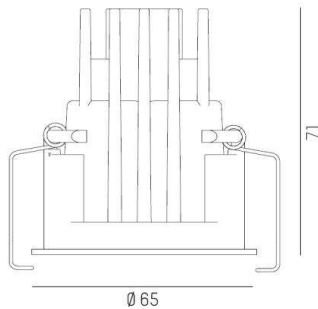

DARK NIGHT XS

684-00303082405v1

DARK NIGHT XS R RECESSED SPOTLIGHT made of aluminium, white, similar to RAL 9016, decor black, high-efficiently vacuum deposited aluminium reflector beam 60°, light output direct, UGR <19, without converter, max. 250/350mA, dimmability: see converter, IP20

DRAWING

 1 - 25 mm

 60 mm, ET 91 mm

TECHNICAL DETAILS

Bulb type	LED 9/13W
Luminous flux [lm]	960/1280
Current sec. [mA]	250/350
Colour temp. [K]	4000K
CRI	>90
UGR	<19
Optics	vacuum deposited aluminium reflector
Designer	INHOUSE
Converter	without converter
Dimming	see converter
Light output	direct
Beam angle [°]	60°
Material	aluminium
Height [mm]	78
Diameter [mm]	65
Ceiling cutout [mm]	60
Ceiling thickness [mm]	1-25
Recess depth [mm]	108
IP protection class	IP20
Voltage class	protection cl. II
Shock resistance	IK02
Net weight [kg]	0,21
Colour lamp	white
RAL	9016
Colour decor	black
EAN-Number	9010506862058
Lifetime [h]	L80 B10 50 000
Energy efficiency cl.	D

LIGHT DISTRIBUTION CURVE

The values are rated values. Power and luminous flux are initially subject to a tolerance of +/- 10%. Colour temperature tolerance: +/- 150 K. The values apply to an ambient temperature of 25°C unless otherwise specified.