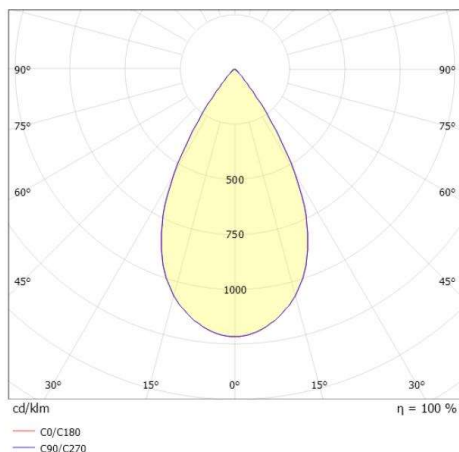

DARK NIGHT XS

684-00303082405v1

DARK NIGHT XS R RECESSED SPOTLIGHT made of aluminium, white, similar to RAL 9016, decor black, high-efficiently vacuum deposited aluminium reflector beam 60°, light output direct, UGR <19, without converter, max. 250/350mA, dimmability: see converter, IP20

DRAWING

 1 - 25 mm

 60 mm, ET 91 mm

TECHNICAL DETAILS

Bulb type	LED 9/13W
Luminous flux [lm]	960/1280
Current sec. [mA]	250/350
Colour temp. [K]	4000K
CRI	>90
UGR	<19
Optics	vacuum deposited aluminium reflector
Designer	INHOUSE
Converter	without converter
Dimming	see converter
Light output	direct
Beam angle [°]	60°
Material	aluminium
Height [mm]	78
Diameter [mm]	65
Ceiling cutout [mm]	60
Ceiling thickness [mm]	1-25
Recess depth [mm]	108
IP protection class	IP20
Voltage class	protection cl. II
Shock resistance	IK02
Net weight [kg]	0,21
Colour lamp	white
RAL	9016
Colour decor	black
EAN-Number	9010506862058
Lifetime [h]	L80 B10 50 000
Energy efficiency cl.	D

LIGHT DISTRIBUTION CURVE

The values are rated values. Power and luminous flux are initially subject to a tolerance of +/- 10%. Colour temperature tolerance: +/- 150 K. The values apply to an ambient temperature of 25°C unless otherwise specified.