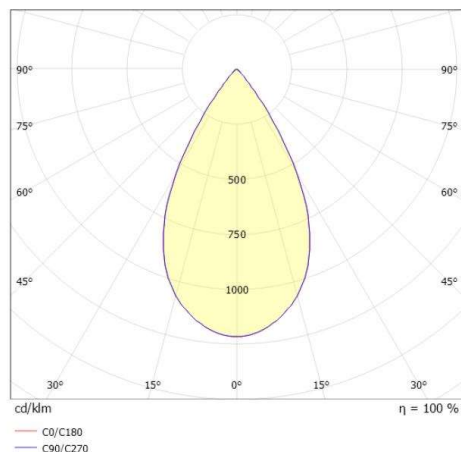

LIGHT DISTRIBUTION CURVE