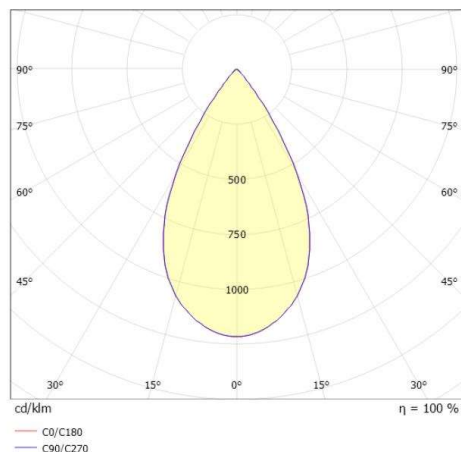

**DARK NIGHT XS**

**684-00303084705v1**

DARK NIGHT XS R RECESSED SPOTLIGHT made of aluminium, white, similar to RAL 9016, decor black, high-efficiently vacuum deposited aluminium reflector beam 60°, light output direct, UGR <19, without converter, max. 250/350mA, dimmability: see converter, IP20

**DRAWING**

 1 - 25 mm

 60 mm, ET 91 mm

**TECHNICAL DETAILS**

Bulb type	LED 9/13W
Luminous flux [lm]	860/1150
Current sec. [mA]	250/350
Colour temp. [K]	3500K
CRI	PREMIUM>90
UGR	<19
Optics	vacuum deposited aluminium reflector
Designer	INHOUSE
Converter	without converter
Dimming	see converter
Light output	direct
Beam angle [°]	60°
Material	aluminium
Height [mm]	78
Diameter [mm]	65
Ceiling cutout [mm]	60
Ceiling thickness [mm]	1-25
Recess depth [mm]	108
IP protection class	IP20
Voltage class	protection cl. II
Shock resistance	IK02
Net weight [kg]	0,21
Colour lamp	white
RAL	9016
Colour decor	black
EAN-Number	9010506862096
Lifetime [h]	L80 B10 50 000
Energy efficiency cl.	E

**LIGHT DISTRIBUTION CURVE**

The values are rated values. Power and luminous flux are initially subject to a tolerance of +/- 10%. Colour temperature tolerance: +/- 150 K. The values apply to an ambient temperature of 25°C unless otherwise specified.