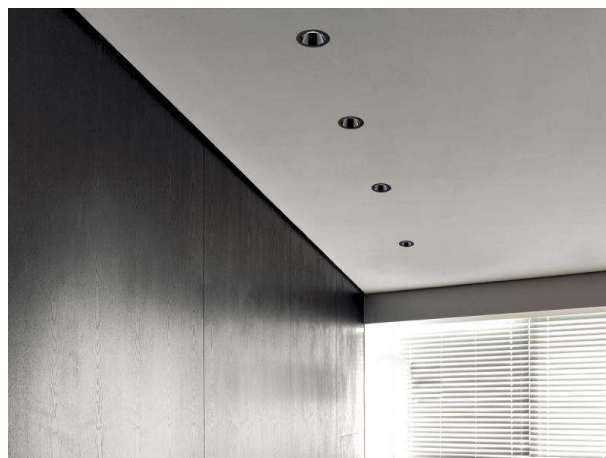

**DARK NIGHT XS**

**684-00303084705v1**

DARK NIGHT XS R RECESSED SPOTLIGHT made of aluminium, white, similar to RAL 9016, decor black, high-efficiently vacuum deposited aluminium reflector beam 60°, light output direct, UGR <19, without converter, max. 250/350mA, dimmability: see converter, IP20

**DRAWING**

 1 - 25 mm

 60 mm, ET 91 mm

**TECHNICAL DETAILS**

Bulb type	LED 9/13W
Luminous flux [lm]	860/1150
Current sec. [mA]	250/350
Colour temp. [K]	3500K
CRI	PREMIUM>90
UGR	<19
Optics	vacuum deposited aluminium reflector
Designer	INHOUSE
Converter	without converter
Dimming	see converter
Light output	direct
Beam angle [°]	60°
Material	aluminium
Height [mm]	78
Diameter [mm]	65
Ceiling cutout [mm]	60
Ceiling thickness [mm]	1-25
Recess depth [mm]	108
IP protection class	IP20
Voltage class	protection cl. II
Shock resistance	IK02
Net weight [kg]	0,21
Colour lamp	white
RAL	9016
Colour decor	black
EAN-Number	9010506862096
Lifetime [h]	L80 B10 50 000
Energy efficiency cl.	E