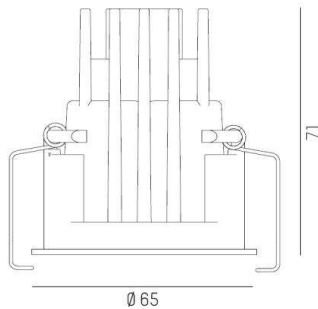

DARK NIGHT XS

684-00303084706v1

DARK NIGHT XS R RECESSED SPOTLIGHT made of aluminium, black matt, similar to RAL 9005, decor black,high-efficiently vacuum deposited aluminium reflector beam 60°, light output direct, UGR <19, without converter, max. 250/350mA, dimmability: see converter, IP20

DRAWING

 1 - 25 mm

 60 mm, ET 91 mm

TECHNICAL DETAILS

Bulb type	LED 9/13W
Luminous flux [lm]	860/1150
Current sec. [mA]	250/350
Colour temp. [K]	3500K
CRI	PREMIUM>90
UGR	<19
Optics	vacuum deposited aluminium reflector
Designer	INHOUSE
Converter	without converter
Dimming	see converter
Light output	direct
Beam angle [°]	60°
Material	aluminium
Height [mm]	78
Diameter [mm]	65
Ceiling cutout [mm]	60
Ceiling thickness [mm]	1-25
Recess depth [mm]	108
IP protection class	IP20
Voltage class	protection cl. II
Shock resistance	IK02
Net weight [kg]	0,34

LIGHT DISTRIBUTION CURVE

Colour lamp	black matt
RAL	9005
Colour decor	black
EAN-Number	9010506862102
Lifetime [h]	L80 B10 50 000
Energy efficiency cl.	E

The values are rated values. Power and luminous flux are initially subject to a tolerance of +/- 10%. Colour temperature tolerance: +/- 150 K. The values apply to an ambient temperature of 25°C unless otherwise specified.