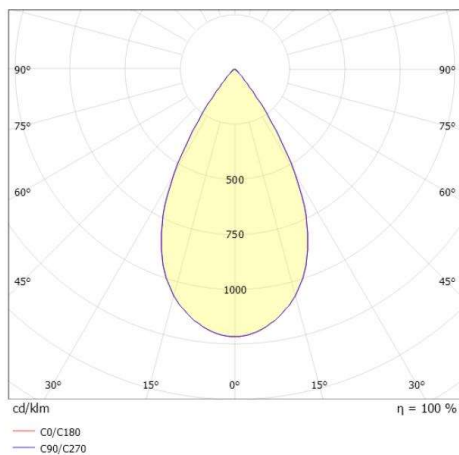

DARK NIGHT XS

684-00303084706v1

DARK NIGHT XS R RECESSED SPOTLIGHT made of aluminium, black matt, similar to RAL 9005, decor black,high-efficiently vacuum deposited aluminium reflector beam 60°, light output direct, UGR <19, without converter, max. 250/350mA, dimmability: see converter, IP20

DRAWING

 1 - 25 mm

 60 mm, ET 91 mm

TECHNICAL DETAILS

Bulb type	LED 9/13W
Luminous flux [lm]	860/1150
Current sec. [mA]	250/350
Colour temp. [K]	3500K
CRI	PREMIUM>90
UGR	<19
Optics	vacuum deposited aluminium reflector
Designer	INHOUSE
Converter	without converter
Dimming	see converter
Light output	direct
Beam angle [°]	60°
Material	aluminium
Height [mm]	78
Diameter [mm]	65
Ceiling cutout [mm]	60
Ceiling thickness [mm]	1-25
Recess depth [mm]	108
IP protection class	IP20
Voltage class	protection cl. II
Shock resistance	IK02
Net weight [kg]	0,34

LIGHT DISTRIBUTION CURVE

Colour lamp	black matt
RAL	9005
Colour decor	black
EAN-Number	9010506862102
Lifetime [h]	L80 B10 50 000
Energy efficiency cl.	E

The values are rated values. Power and luminous flux are initially subject to a tolerance of +/- 10%. Colour temperature tolerance: +/- 150 K. The values apply to an ambient temperature of 25°C unless otherwise specified.