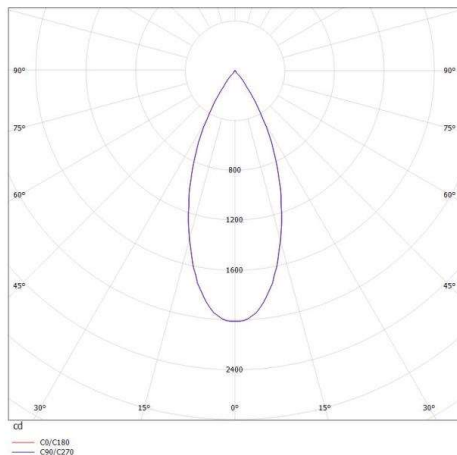

**DARK NIGHT XS**

**684-00304054705**

DARK NIGHT XS R RECESSED SPOTLIGHT made of aluminium, white matt, similar to RAL 9016, decor gold,high-efficiently vacuum deposited aluminium reflector beam 40°, light output direct, UGR <19, without converter, max. 250/350mA, dimmability: see converter, IP20

**DRAWING**

**TECHNICAL DETAILS**

Bulb type	LED 9/13W
Luminous flux [lm]	810/1090
Current sec. [mA]	250/350
Colour temp. [K]	3500K
CRI	PREMIUM>90
UGR	<19
Optics	vacuum deposited aluminium reflector
Designer	INHOUSE
Converter	without converter
Dimming	see converter
Light output	direct
Beam angle [°]	40°
Material	aluminium
Height [mm]	78
Diameter [mm]	65
Ceiling cutout [mm]	60
Ceiling thickness [mm]	1-25
Recess depth [mm]	108
IP protection class	IP20
Voltage class	protection cl. II
Shock resistance	IK02
Net weight [kg]	0,21
Colour lamp	white matt
RAL	9016
Colour decor	gold
EAN-Number	9010506051384
Lifetime [h]	L80 B10 50 000

**LIGHT DISTRIBUTION CURVE**

The values are rated values. Power and luminous flux are initially subject to a tolerance of +/- 10%. Colour temperature tolerance: +/- 150 K. The values apply to an ambient temperature of 25°C unless otherwise specified.