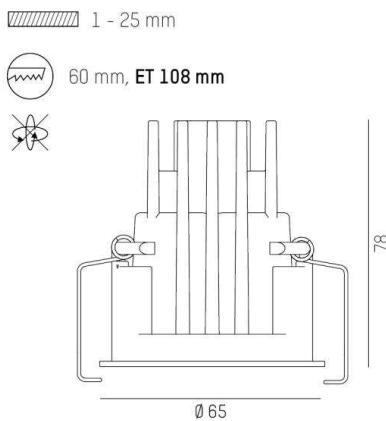

**DARK NIGHT XS**

**684-00304054705**

DARK NIGHT XS R RECESSED SPOTLIGHT made of aluminium, white matt, similar to RAL 9016, decor gold,high-efficiently vacuum deposited aluminium reflector beam 40°, light output direct, UGR <19, without converter, max. 250/350mA, dimmability: see converter, IP20

**DRAWING**

**TECHNICAL DETAILS**

Bulb type	LED 9/13W
Luminous flux [lm]	810/1090
Current sec. [mA]	250/350
Colour temp. [K]	3500K
CRI	PREMIUM>90
UGR	<19
Optics	vacuum deposited aluminium reflector
Designer	INHOUSE
Converter	without converter
Dimming	see converter
Light output	direct
Beam angle [°]	40°
Material	aluminium
Height [mm]	78
Diameter [mm]	65
Ceiling cutout [mm]	60
Ceiling thickness [mm]	1-25
Recess depth [mm]	108
IP protection class	IP20
Voltage class	protection cl. II
Shock resistance	IK02
Net weight [kg]	0,21
Colour lamp	white matt
RAL	9016
Colour decor	gold
EAN-Number	9010506051384
Lifetime [h]	L80 B10 50 000

**LIGHT DISTRIBUTION CURVE**

The values are rated values. Power and luminous flux are initially subject to a tolerance of +/- 10%. Colour temperature tolerance: +/- 150 K. The values apply to an ambient temperature of 25°C unless otherwise specified.