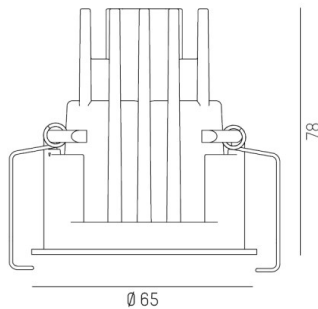

DARK NIGHT XS

684-00304054706

DARK NIGHT XS R RECESSED SPOTLIGHT made of aluminium, black, similar to RAL 9005, decor gold, high-efficiently vacuum deposited aluminium reflector beam 40°, light output direct, UGR <19, without converter, max. 250/350mA, dimmability: see converter, IP20

DRAWING

 1 - 25 mm

 60 mm, ET 108 mm

LIGHT DISTRIBUTION CURVE

TECHNICAL DETAILS

Bulb type	LED 9/13W
Luminous flux [lm]	810/1090
Current sec. [mA]	250/350
Colour temp. [K]	3500K
CRI	PREMIUM>90
UGR	<19
Optics	vacuum deposited aluminium reflector
Designer	INHOUSE
Converter	without converter
Dimming	see converter
Light output	direct
Beam angle [°]	40°
Material	aluminium
Length [mm]	65
Height [mm]	78
Diameter [mm]	65
Ceiling cutout [mm]	60
Ceiling thickness [mm]	1-25
Recess depth [mm]	108
IP protection class	IP20
Voltage class	protection cl. II
Shock resistance	IK02
Net weight [kg]	0,34
Colour lamp	black
RAL	9005
Colour decor	gold
EAN-Number	9010506051353
Lifetime [h]	L80 B10 50 000