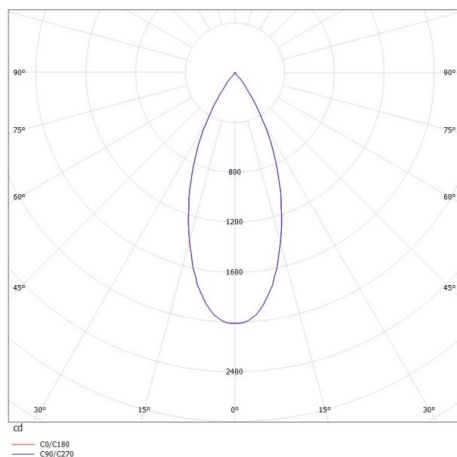

DARK NIGHT XS

684-00304054706

DARK NIGHT XS R RECESSED SPOTLIGHT made of aluminium, black, similar to RAL 9005, decor gold, high-efficiently vacuum deposited aluminium reflector beam 40°, light output direct, UGR <19, without converter, max. 250/350mA, dimmability: see converter, IP20

DRAWING

 1 - 25 mm

 60 mm, ET 108 mm

LIGHT DISTRIBUTION CURVE

TECHNICAL DETAILS

Bulb type	LED 9/13W
Luminous flux [lm]	810/1090
Current sec. [mA]	250/350
Colour temp. [K]	3500K
CRI	PREMIUM>90
UGR	<19
Optics	vacuum deposited aluminium reflector
Designer	INHOUSE
Converter	without converter
Dimming	see converter
Light output	direct
Beam angle [°]	40°
Material	aluminium
Length [mm]	65
Height [mm]	78
Diameter [mm]	65
Ceiling cutout [mm]	60
Ceiling thickness [mm]	1-25
Recess depth [mm]	108
IP protection class	IP20
Voltage class	protection cl. II
Shock resistance	IK02
Net weight [kg]	0,34
Colour lamp	black
RAL	9005
Colour decor	gold
EAN-Number	9010506051353
Lifetime [h]	L80 B10 50 000