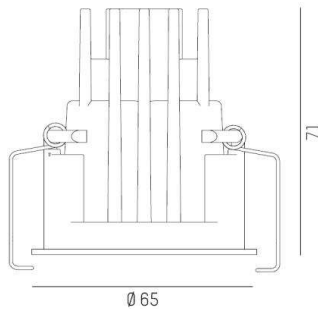

**DARK NIGHT XS**

**684-00304082405v1**

DARK NIGHT XS R RECESSED SPOTLIGHT made of aluminium, white, similar to RAL 9016, decor gold,high-efficiently vacuum deposited aluminium reflector beam 60°, light output direct, UGR <19, without converter, max. 250/350mA, dimmability: see converter, IP20

**DRAWING**

 1 - 25 mm

 60 mm, **ET 91 mm**

**TECHNICAL DETAILS**

Bulb type	LED 9/13W
Luminous flux [lm]	960/1280
Current sec. [mA]	250/350
Colour temp. [K]	4000K
CRI	>90
UGR	<19
Optics	vacuum deposited aluminium reflector
Designer	INHOUSE
Converter	without converter
Dimming	see converter
Light output	direct
Beam angle [°]	60°
Material	aluminium
Height [mm]	78
Diameter [mm]	65
Ceiling cutout [mm]	60
Ceiling thickness [mm]	1-25
Recess depth [mm]	108
IP protection class	IP20
Voltage class	protection cl. II
Shock resistance	IK02
Net weight [kg]	0,21
Colour lamp	white
RAL	9016
Colour decor	gold
EAN-Number	9010506862133
Lifetime [h]	L80 B10 50 000
Energy efficiency cl.	D

**LIGHT DISTRIBUTION CURVE**

The values are rated values. Power and luminous flux are initially subject to a tolerance of +/- 10%. Colour temperature tolerance: +/- 150 K. The values apply to an ambient temperature of 25°C unless otherwise specified.