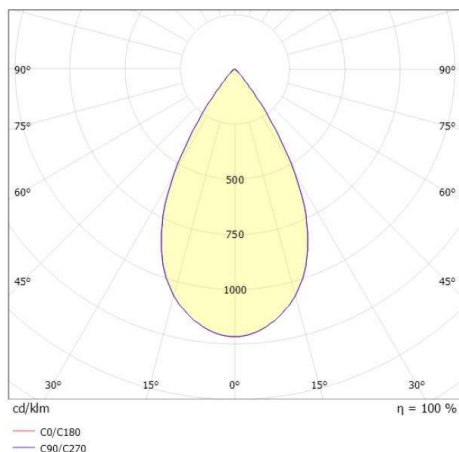

**DARK NIGHT XS**

**684-00304082405v1**

DARK NIGHT XS R RECESSED SPOTLIGHT made of aluminium, white, similar to RAL 9016, decor gold,high-efficiently vacuum deposited aluminium reflector beam 60°, light output direct, UGR <19, without converter, max. 250/350mA, dimmability: see converter, IP20

**DRAWING**

 1 - 25 mm

 60 mm, **ET 91 mm**

**TECHNICAL DETAILS**

Bulb type	LED 9/13W
Luminous flux [lm]	960/1280
Current sec. [mA]	250/350
Colour temp. [K]	4000K
CRI	>90
UGR	<19
Optics	vacuum deposited aluminium reflector
Designer	INHOUSE
Converter	without converter
Dimming	see converter
Light output	direct
Beam angle [°]	60°
Material	aluminium
Height [mm]	78
Diameter [mm]	65
Ceiling cutout [mm]	60
Ceiling thickness [mm]	1-25
Recess depth [mm]	108
IP protection class	IP20
Voltage class	protection cl. II
Shock resistance	IK02
Net weight [kg]	0,21
Colour lamp	white
RAL	9016
Colour decor	gold
EAN-Number	9010506862133
Lifetime [h]	L80 B10 50 000
Energy efficiency cl.	D

**LIGHT DISTRIBUTION CURVE**

The values are rated values. Power and luminous flux are initially subject to a tolerance of +/- 10%. Colour temperature tolerance: +/- 150 K. The values apply to an ambient temperature of 25°C unless otherwise specified.