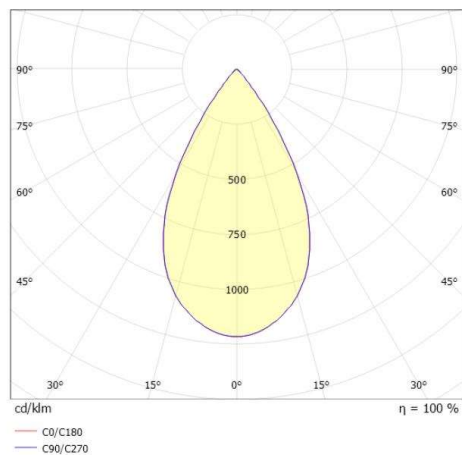

DARK NIGHT XS

684-00304082406v1

DARK NIGHT XS R RECESSED SPOTLIGHT made of aluminium, black matt, similar to RAL 9005, decor gold,high-efficiently vacuum deposited aluminium reflector beam 60°, light output direct, UGR <19, without converter, max. 250/350mA, dimmability: see converter, IP20

DRAWING

 1 - 25 mm

 60 mm, ET 91 mm

TECHNICAL DETAILS

Bulb type	LED 9/13W
Luminous flux [lm]	960/1280
Current sec. [mA]	250/350
Colour temp. [K]	4000K
CRI	>90
UGR	<19
Optics	vacuum deposited aluminium reflector
Designer	INHOUSE
Converter	without converter
Dimming	see converter
Light output	direct
Beam angle [°]	60°
Material	aluminium
Height [mm]	78
Diameter [mm]	65
Ceiling cutout [mm]	60
Ceiling thickness [mm]	1-25
Recess depth [mm]	108
IP protection class	IP20
Voltage class	protection cl. II
Shock resistance	IK02
Net weight [kg]	0,34

LIGHT DISTRIBUTION CURVE

Colour lamp	black matt
RAL	9005
Colour decor	gold
EAN-Number	9010506862140
Lifetime [h]	L80 B10 50 000
Energy efficiency cl.	D

The values are rated values. Power and luminous flux are initially subject to a tolerance of +/- 10%. Colour temperature tolerance: +/- 150 K. The values apply to an ambient temperature of 25°C unless otherwise specified.