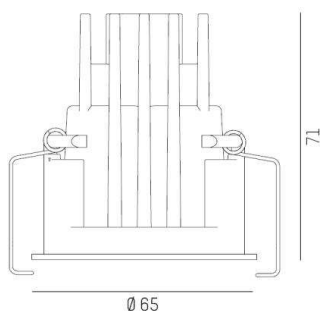

DARK NIGHT XS

684-00304082406v1

DARK NIGHT XS R RECESSED SPOTLIGHT made of aluminium, black matt, similar to RAL 9005, decor gold,high-efficiently vacuum deposited aluminium reflector beam 60°, light output direct, UGR <19, without converter, max. 250/350mA, dimmability: see converter, IP20

DRAWING

 1 - 25 mm

 60 mm, ET 91 mm

TECHNICAL DETAILS

Bulb type	LED 9/13W
Luminous flux [lm]	960/1280
Current sec. [mA]	250/350
Colour temp. [K]	4000K
CRI	>90
UGR	<19
Optics	vacuum deposited aluminium reflector
Designer	INHOUSE
Converter	without converter
Dimming	see converter
Light output	direct
Beam angle [°]	60°
Material	aluminium
Height [mm]	78
Diameter [mm]	65
Ceiling cutout [mm]	60
Ceiling thickness [mm]	1-25
Recess depth [mm]	108
IP protection class	IP20
Voltage class	protection cl. II
Shock resistance	IK02
Net weight [kg]	0,34

LIGHT DISTRIBUTION CURVE

Colour lamp	black matt
RAL	9005
Colour decor	gold
EAN-Number	9010506862140
Lifetime [h]	L80 B10 50 000
Energy efficiency cl.	D

The values are rated values. Power and luminous flux are initially subject to a tolerance of +/- 10%. Colour temperature tolerance: +/- 150 K. The values apply to an ambient temperature of 25°C unless otherwise specified.