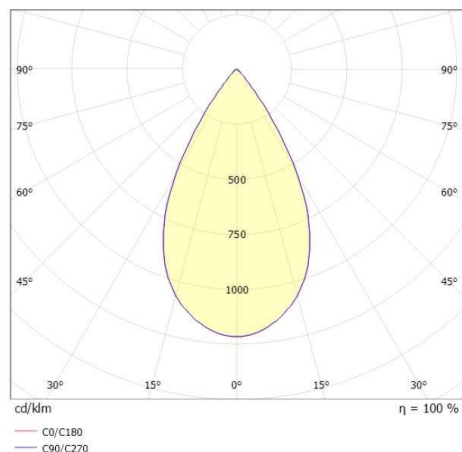

DARK NIGHT XS

684-00304084305v1

DARK NIGHT XS R RECESSED SPOTLIGHT made of aluminium, white, similar to RAL 9016, decor gold,high-efficiently vacuum deposited aluminium reflector beam 60°, light output direct, UGR <19, without converter, max. 250/350mA, dimmability: see converter, IP20

DRAWING

 1 - 25 mm

 60 mm, **ET 91 mm**

TECHNICAL DETAILS

Bulb type	LED 9/13W
Luminous flux [lm]	780/1040
Current sec. [mA]	250/350
Colour temp. [K]	2700K
CRI	PREMIUM>90
UGR	<19
Optics	vacuum deposited aluminium reflector
Designer	INHOUSE
Converter	without converter
Dimming	see converter
Light output	direct
Beam angle [°]	60°
Material	aluminium
Height [mm]	78
Diameter [mm]	65
Ceiling cutout [mm]	60
Ceiling thickness [mm]	1-25
Recess depth [mm]	108
IP protection class	IP20
Voltage class	protection cl. II
Shock resistance	IK02
Net weight [kg]	0,21
Colour lamp	white
RAL	9016
Colour decor	gold
EAN-Number	9010506862157
Lifetime [h]	L80 B10 50 000
Energy efficiency cl.	E

LIGHT DISTRIBUTION CURVE

The values are rated values. Power and luminous flux are initially subject to a tolerance of +/- 10%. Colour temperature tolerance: +/- 150 K. The values apply to an ambient temperature of 25°C unless otherwise specified.