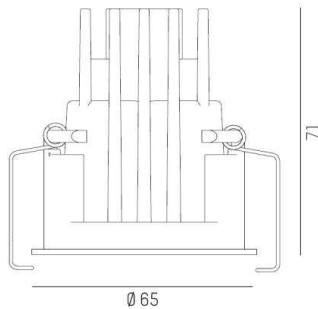

DARK NIGHT XS

684-00304084705v1

DARK NIGHT XS R RECESSED SPOTLIGHT made of aluminium, white, similar to RAL 9016, decor gold,high-efficiently vacuum deposited aluminium reflector beam 60°, light output direct, UGR <19, without converter, max. 250/350mA, dimmability: see converter, IP20

DRAWING

 1 - 25 mm

 60 mm, **ET 91 mm**

TECHNICAL DETAILS

Bulb type	LED 9/13W
Luminous flux [lm]	860/1150
Current sec. [mA]	250/350
Colour temp. [K]	3500K
CRI	PREMIUM>90
UGR	<19
Optics	vacuum deposited aluminium reflector
Designer	INHOUSE
Converter	without converter
Dimming	see converter
Light output	direct
Beam angle [°]	60°
Material	aluminium
Height [mm]	78
Diameter [mm]	65
Ceiling cutout [mm]	60
Ceiling thickness [mm]	1-25
Recess depth [mm]	108
IP protection class	IP20
Voltage class	protection cl. II
Shock resistance	IK02
Net weight [kg]	0,21
Colour lamp	white
RAL	9016
Colour decor	gold
EAN-Number	9010506862188
Lifetime [h]	L80 B10 50 000
Energy efficiency cl.	E

LIGHT DISTRIBUTION CURVE

The values are rated values. Power and luminous flux are initially subject to a tolerance of +/- 10%. Colour temperature tolerance: +/- 150 K. The values apply to an ambient temperature of 25°C unless otherwise specified.