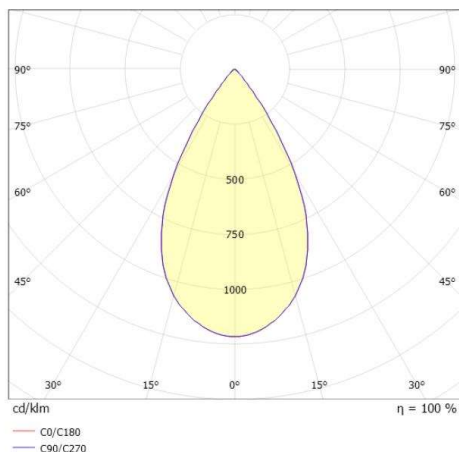

DARK NIGHT XS

684-00304084705v1

DARK NIGHT XS R RECESSED SPOTLIGHT made of aluminium, white, similar to RAL 9016, decor gold,high-efficiently vacuum deposited aluminium reflector beam 60°, light output direct, UGR <19, without converter, max. 250/350mA, dimmability: see converter, IP20

DRAWING

 1 - 25 mm

 60 mm, **ET 91 mm**

TECHNICAL DETAILS

Bulb type	LED 9/13W
Luminous flux [lm]	860/1150
Current sec. [mA]	250/350
Colour temp. [K]	3500K
CRI	PREMIUM>90
UGR	<19
Optics	vacuum deposited aluminium reflector
Designer	INHOUSE
Converter	without converter
Dimming	see converter
Light output	direct
Beam angle [°]	60°
Material	aluminium
Height [mm]	78
Diameter [mm]	65
Ceiling cutout [mm]	60
Ceiling thickness [mm]	1-25
Recess depth [mm]	108
IP protection class	IP20
Voltage class	protection cl. II
Shock resistance	IK02
Net weight [kg]	0,21
Colour lamp	white
RAL	9016
Colour decor	gold
EAN-Number	9010506862188
Lifetime [h]	L80 B10 50 000
Energy efficiency cl.	E

LIGHT DISTRIBUTION CURVE

The values are rated values. Power and luminous flux are initially subject to a tolerance of +/- 10%. Colour temperature tolerance: +/- 150 K. The values apply to an ambient temperature of 25°C unless otherwise specified.