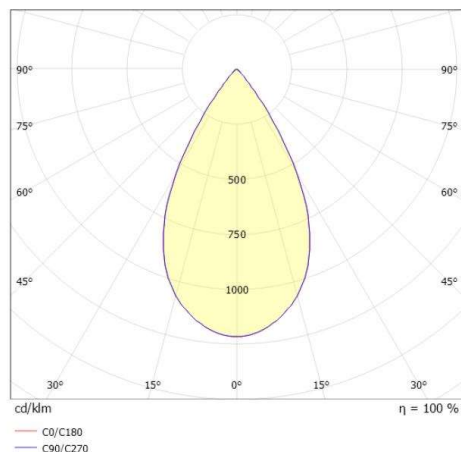

**DRAWING**

 1 - 25 mm

 60 mm, **ET 91 mm**

**TECHNICAL DETAILS**

Bulb type	LED 9/13W
Luminous flux [lm]	860/1150
Current sec. [mA]	250/350
Colour temp. [K]	3500K
CRI	PREMIUM>90
UGR	<19
Optics	vacuum deposited aluminium reflector
Designer	INHOUSE
Converter	without converter
Dimming	see converter
Light output	direct
Beam angle [°]	60°
Material	aluminium
Height [mm]	78
Diameter [mm]	65
Ceiling cutout [mm]	60
Ceiling thickness [mm]	1-25
Recess depth [mm]	108
IP protection class	IP20
Voltage class	protection cl. II
Shock resistance	IK02
Net weight [kg]	0,34

**LIGHT DISTRIBUTION CURVE**

Colour lamp	black matt
RAL	9005
Colour decor	gold
EAN-Number	9010506862195
Lifetime [h]	L80 B10 50 000
Energy efficiency cl.	E

The values are rated values. Power and luminous flux are initially subject to a tolerance of +/- 10%. Colour temperature tolerance: +/- 150 K. The values apply to an ambient temperature of 25°C unless otherwise specified.