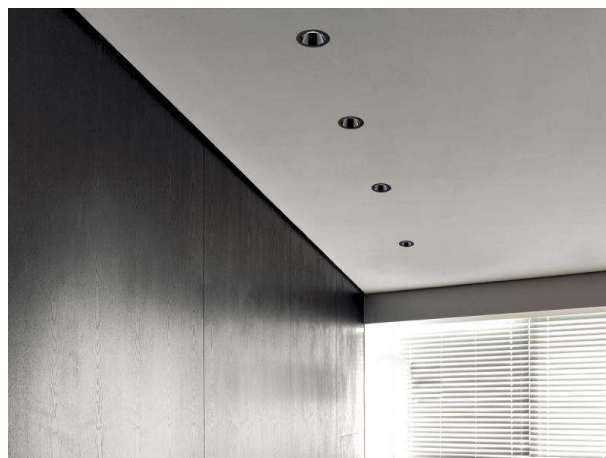

**DARK NIGHT XS**

**684-00304084706v1**

DARK NIGHT XS R RECESSED SPOTLIGHT made of aluminium, black matt, similar to RAL 9005, decor gold,high-efficiently vacuum deposited aluminium reflector beam 60°, light output direct, UGR <19, without converter, max. 250/350mA, dimmability: see converter, IP20

**DRAWING**

 1 - 25 mm

 60 mm, **ET 91 mm**

**TECHNICAL DETAILS**

Bulb type	LED 9/13W
Luminous flux [lm]	860/1150
Current sec. [mA]	250/350
Colour temp. [K]	3500K
CRI	PREMIUM>90
UGR	<19
Optics	vacuum deposited aluminium reflector
Designer	INHOUSE
Converter	without converter
Dimming	see converter
Light output	direct
Beam angle [°]	60°
Material	aluminium
Height [mm]	78
Diameter [mm]	65
Ceiling cutout [mm]	60
Ceiling thickness [mm]	1-25
Recess depth [mm]	108
IP protection class	IP20
Voltage class	protection cl. II
Shock resistance	IK02
Net weight [kg]	0,34