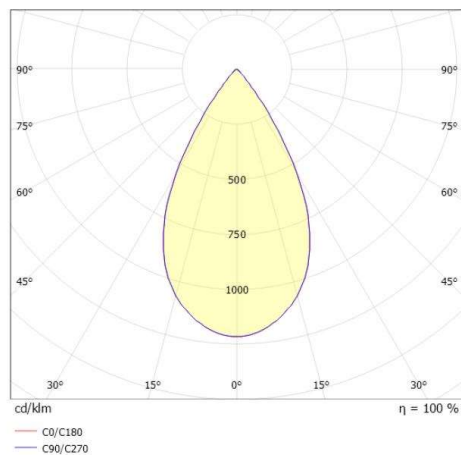

**LIGHT DISTRIBUTION CURVE**

The values are rated values. Power and luminous flux are initially subject to a tolerance of +/- 10%. Colour temperature tolerance: +/- 150 K. The values apply to an ambient temperature of 25°C unless otherwise specified.