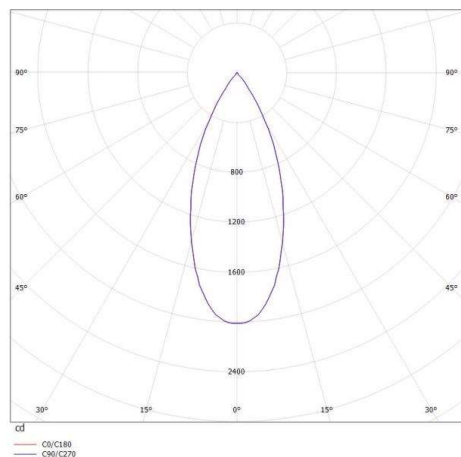

DARK NIGHT XS

684-00306054705

DARK NIGHT XS R RECESSED SPOTLIGHT made of aluminium, white matt, similar to RAL 9016, decor white, high-efficiently vacuum deposited aluminium reflector beam 40°, light output direct, UGR <19, without converter, max. 250/350mA, dimmability: see converter, IP20

DRAWING

 1 - 25 mm

 60 mm, ET 108 mm

LIGHT DISTRIBUTION CURVE

TECHNICAL DETAILS

Bulb type	LED 9/13W
Luminous flux [lm]	810/1090
Current sec. [mA]	250/350
Colour temp. [K]	3500K
CRI	PREMIUM>90
UGR	<19
Optics	vacuum deposited aluminium reflector
Designer	INHOUSE
Converter	without converter
Dimming	see converter
Light output	direct
Beam angle [°]	40°
Material	aluminium
Height [mm]	78
Diameter [mm]	65
Ceiling cutout [mm]	60
Ceiling thickness [mm]	1-25
Recess depth [mm]	108
IP protection class	IP20
Voltage class	protection cl. II
Shock resistance	IK02
Net weight [kg]	0,21
Colour lamp	white matt
RAL	9016
Colour decor	white
EAN-Number	9010506051445
Lifetime [h]	L80 B10 50 000