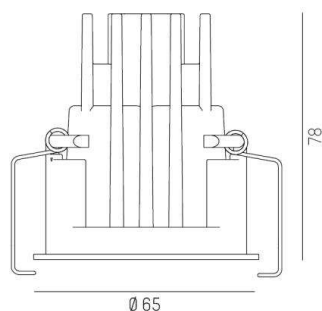

DARK NIGHT XS

684-00306054705

DARK NIGHT XS R RECESSED SPOTLIGHT made of aluminium, white matt, similar to RAL 9016, decor white, high-efficiently vacuum deposited aluminium reflector beam 40°, light output direct, UGR <19, without converter, max. 250/350mA, dimmability: see converter, IP20

DRAWING

 1 - 25 mm

 60 mm, ET 108 mm

LIGHT DISTRIBUTION CURVE

TECHNICAL DETAILS

Bulb type	LED 9/13W
Luminous flux [lm]	810/1090
Current sec. [mA]	250/350
Colour temp. [K]	3500K
CRI	PREMIUM>90
UGR	<19
Optics	vacuum deposited aluminium reflector
Designer	INHOUSE
Converter	without converter
Dimming	see converter
Light output	direct
Beam angle [°]	40°
Material	aluminium
Height [mm]	78
Diameter [mm]	65
Ceiling cutout [mm]	60
Ceiling thickness [mm]	1-25
Recess depth [mm]	108
IP protection class	IP20
Voltage class	protection cl. II
Shock resistance	IK02
Net weight [kg]	0,21
Colour lamp	white matt
RAL	9016
Colour decor	white
EAN-Number	9010506051445
Lifetime [h]	L80 B10 50 000