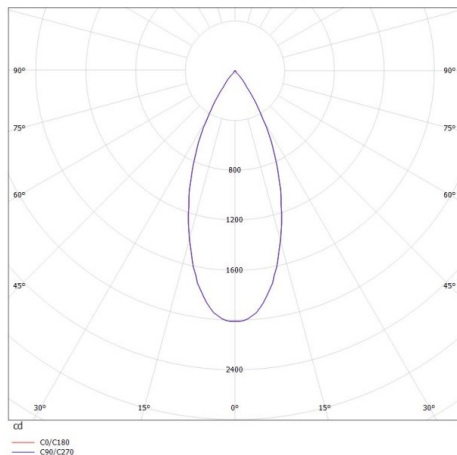

**DARK NIGHT XS**

**684-00306054706**

DARK NIGHT XS R RECESSED SPOTLIGHT made of aluminium, black, similar to RAL 9005, decor white, high-efficiently vacuum deposited aluminium reflector beam 40°, light output direct, UGR <19, without converter, max. 250/350mA, dimmability: see converter, IP20

**DRAWING**

**TECHNICAL DETAILS**

Bulb type	LED 9/13W
Luminous flux [lm]	810/1090
Current sec. [mA]	250/350
Colour temp. [K]	3500K
CRI	PREMIUM>90
UGR	<19
Optics	vacuum deposited aluminium reflector
Designer	INHOUSE
Converter	without converter
Dimming	see converter
Light output	direct
Beam angle [°]	40°
Material	aluminium
Length [mm]	65
Height [mm]	78
Diameter [mm]	65
Ceiling cutout [mm]	60
Ceiling thickness [mm]	1-25
Recess depth [mm]	108
IP protection class	IP20
Voltage class	protection cl. II
Shock resistance	IK02
Net weight [kg]	0,34
Colour lamp	black
RAL	9005
Colour decor	white
EAN-Number	9010506051414
Lifetime [h]	L80 B10 50 000

**LIGHT DISTRIBUTION CURVE**

The values are rated values. Power and luminous flux are initially subject to a tolerance of +/- 10%. Colour temperature tolerance: +/- 150 K. The values apply to an ambient temperature of 25°C unless otherwise specified.