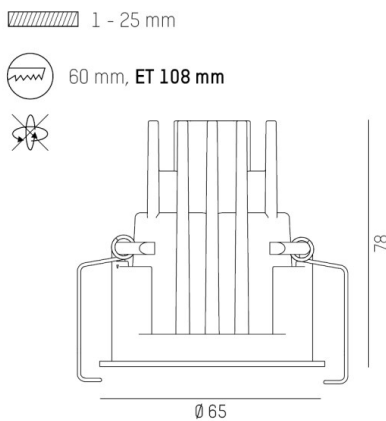

**DARK NIGHT XS**

**684-00306054706**

DARK NIGHT XS R RECESSED SPOTLIGHT made of aluminium, black, similar to RAL 9005, decor white, high-efficiently vacuum deposited aluminium reflector beam 40°, light output direct, UGR <19, without converter, max. 250/350mA, dimmability: see converter, IP20

**DRAWING**

**TECHNICAL DETAILS**

Bulb type	LED 9/13W
Luminous flux [lm]	810/1090
Current sec. [mA]	250/350
Colour temp. [K]	3500K
CRI	PREMIUM>90
UGR	<19
Optics	vacuum deposited aluminium reflector
Designer	INHOUSE
Converter	without converter
Dimming	see converter
Light output	direct
Beam angle [°]	40°
Material	aluminium
Length [mm]	65
Height [mm]	78
Diameter [mm]	65
Ceiling cutout [mm]	60
Ceiling thickness [mm]	1-25
Recess depth [mm]	108
IP protection class	IP20
Voltage class	protection cl. II
Shock resistance	IK02
Net weight [kg]	0,34
Colour lamp	black
RAL	9005
Colour decor	white
EAN-Number	9010506051414
Lifetime [h]	L80 B10 50 000

**LIGHT DISTRIBUTION CURVE**

The values are rated values. Power and luminous flux are initially subject to a tolerance of +/- 10%. Colour temperature tolerance: +/- 150 K. The values apply to an ambient temperature of 25°C unless otherwise specified.