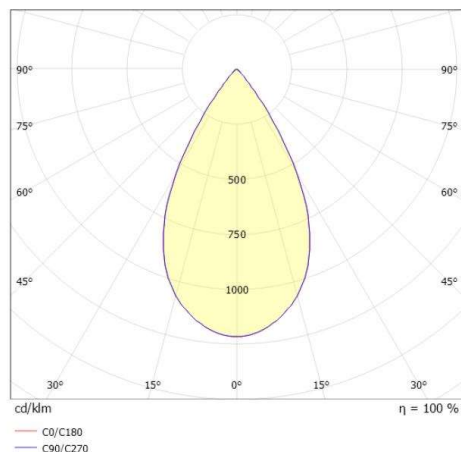

**DARK NIGHT XS**

**684-00306082405v1**

DARK NIGHT XS R RECESSED SPOTLIGHT made of aluminium, white, similar to RAL 9016, decor white, high-efficiently vacuum deposited aluminium reflector beam 60°, light output direct, UGR <19, without converter, max. 250/350mA, dimmability: see converter, IP20

**DRAWING**

 1 - 25 mm

 60 mm, **ET 91 mm**

**TECHNICAL DETAILS**

Bulb type	LED 9/13W
Luminous flux [lm]	960/1280
Current sec. [mA]	250/350
Colour temp. [K]	4000K
CRI	>90
UGR	<19
Optics	vacuum deposited aluminium reflector
Designer	INHOUSE
Converter	without converter
Dimming	see converter
Light output	direct
Beam angle [°]	60°
Material	aluminium
Height [mm]	78
Diameter [mm]	65
Ceiling cutout [mm]	60
Ceiling thickness [mm]	1-25
Recess depth [mm]	108
IP protection class	IP20
Voltage class	protection cl. II
Shock resistance	IK02
Net weight [kg]	0,21
Colour lamp	white
RAL	9016
Colour decor	white
EAN-Number	9010506862225
Lifetime [h]	L80 B10 50 000
Energy efficiency cl.	D

**LIGHT DISTRIBUTION CURVE**

The values are rated values. Power and luminous flux are initially subject to a tolerance of +/- 10%. Colour temperature tolerance: +/- 150 K. The values apply to an ambient temperature of 25°C unless otherwise specified.