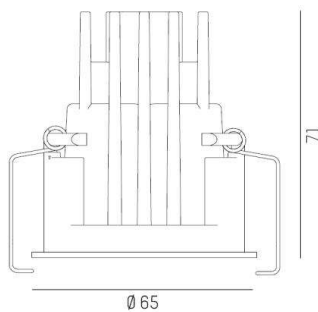

**DARK NIGHT XS**

**684-00306082405v1**

DARK NIGHT XS R RECESSED SPOTLIGHT made of aluminium, white, similar to RAL 9016, decor white, high-efficiently vacuum deposited aluminium reflector beam 60°, light output direct, UGR <19, without converter, max. 250/350mA, dimmability: see converter, IP20

**DRAWING**

 1 - 25 mm

 60 mm, **ET 91 mm**

**TECHNICAL DETAILS**

Bulb type	LED 9/13W
Luminous flux [lm]	960/1280
Current sec. [mA]	250/350
Colour temp. [K]	4000K
CRI	>90
UGR	<19
Optics	vacuum deposited aluminium reflector
Designer	INHOUSE
Converter	without converter
Dimming	see converter
Light output	direct
Beam angle [°]	60°
Material	aluminium
Height [mm]	78
Diameter [mm]	65
Ceiling cutout [mm]	60
Ceiling thickness [mm]	1-25
Recess depth [mm]	108
IP protection class	IP20
Voltage class	protection cl. II
Shock resistance	IK02
Net weight [kg]	0,21
Colour lamp	white
RAL	9016
Colour decor	white
EAN-Number	9010506862225
Lifetime [h]	L80 B10 50 000
Energy efficiency cl.	D

**LIGHT DISTRIBUTION CURVE**

The values are rated values. Power and luminous flux are initially subject to a tolerance of +/- 10%. Colour temperature tolerance: +/- 150 K. The values apply to an ambient temperature of 25°C unless otherwise specified.