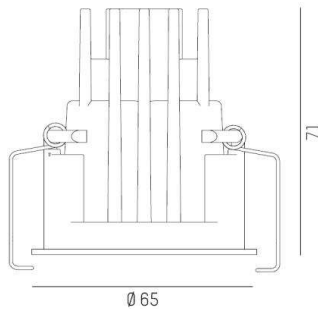

DARK NIGHT XS

684-00306084305v1

DARK NIGHT XS R RECESSED SPOTLIGHT made of aluminium, white, similar to RAL 9016, decor white, high-efficiently vacuum deposited aluminium reflector beam 60°, light output direct, UGR <19, without converter, max. 250/350mA, dimmability: see converter, IP20

DRAWING

 1 - 25 mm

 60 mm, **ET 91 mm**

TECHNICAL DETAILS

Bulb type	LED 9/13W
Luminous flux [lm]	780/1040
Current sec. [mA]	250/350
Colour temp. [K]	2700K
CRI	PREMIUM>90
UGR	<19
Optics	vacuum deposited aluminium reflector
Designer	INHOUSE
Converter	without converter
Dimming	see converter
Light output	direct
Beam angle [°]	60°
Material	aluminium
Height [mm]	78
Diameter [mm]	65
Ceiling cutout [mm]	60
Ceiling thickness [mm]	1-25
Recess depth [mm]	108
IP protection class	IP20
Voltage class	protection cl. II
Shock resistance	IK02
Net weight [kg]	0,21
Colour lamp	white
RAL	9016
Colour decor	white
EAN-Number	9010506862249
Lifetime [h]	L80 B10 50 000
Energy efficiency cl.	E

LIGHT DISTRIBUTION CURVE

The values are rated values. Power and luminous flux are initially subject to a tolerance of +/- 10%. Colour temperature tolerance: +/- 150 K. The values apply to an ambient temperature of 25°C unless otherwise specified.