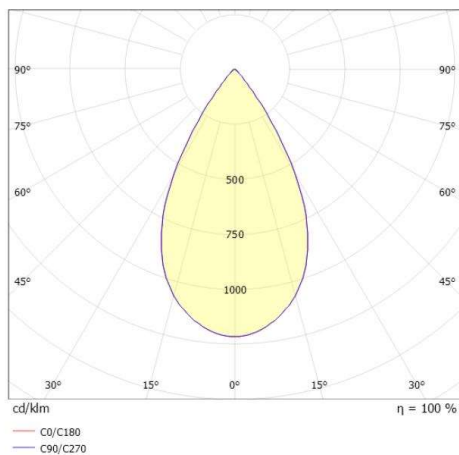

DARK NIGHT XS

684-00306084305v1

DARK NIGHT XS R RECESSED SPOTLIGHT made of aluminium, white, similar to RAL 9016, decor white, high-efficiently vacuum deposited aluminium reflector beam 60°, light output direct, UGR <19, without converter, max. 250/350mA, dimmability: see converter, IP20

DRAWING

 1 - 25 mm

 60 mm, **ET 91 mm**

TECHNICAL DETAILS

Bulb type	LED 9/13W
Luminous flux [lm]	780/1040
Current sec. [mA]	250/350
Colour temp. [K]	2700K
CRI	PREMIUM>90
UGR	<19
Optics	vacuum deposited aluminium reflector
Designer	INHOUSE
Converter	without converter
Dimming	see converter
Light output	direct
Beam angle [°]	60°
Material	aluminium
Height [mm]	78
Diameter [mm]	65
Ceiling cutout [mm]	60
Ceiling thickness [mm]	1-25
Recess depth [mm]	108
IP protection class	IP20
Voltage class	protection cl. II
Shock resistance	IK02
Net weight [kg]	0,21
Colour lamp	white
RAL	9016
Colour decor	white
EAN-Number	9010506862249
Lifetime [h]	L80 B10 50 000
Energy efficiency cl.	E

LIGHT DISTRIBUTION CURVE

The values are rated values. Power and luminous flux are initially subject to a tolerance of +/- 10%. Colour temperature tolerance: +/- 150 K. The values apply to an ambient temperature of 25°C unless otherwise specified.