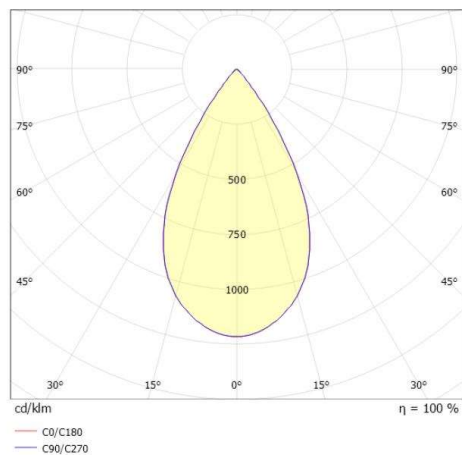

DARK NIGHT XS

684-00306084306v1

DARK NIGHT XS R RECESSED SPOTLIGHT made of aluminium, black matt, similar to RAL 9005, decor white, high-efficiently vacuum deposited aluminium reflector beam 60°, light output direct, UGR <19, without converter, max. 250/350mA, dimmability: see converter, IP20

DRAWING

 1 - 25 mm

 60 mm, ET 91 mm

TECHNICAL DETAILS

Bulb type	LED 9/13W
Luminous flux [lm]	780/1040
Current sec. [mA]	250/350
Colour temp. [K]	2700K
CRI	PREMIUM>90
UGR	<19
Optics	vacuum deposited aluminium reflector
Designer	INHOUSE
Converter	without converter
Dimming	see converter
Light output	direct
Beam angle [°]	60°
Material	aluminium
Height [mm]	78
Diameter [mm]	65
Ceiling cutout [mm]	60
Ceiling thickness [mm]	1-25
Recess depth [mm]	108
IP protection class	IP20
Voltage class	protection cl. II
Shock resistance	IK02
Net weight [kg]	0,34

LIGHT DISTRIBUTION CURVE

Colour lamp	black matt
RAL	9005
Colour decor	white
EAN-Number	9010506862256
Lifetime [h]	L80 B10 50 000
Energy efficiency cl.	E

The values are rated values. Power and luminous flux are initially subject to a tolerance of +/- 10%. Colour temperature tolerance: +/- 150 K. The values apply to an ambient temperature of 25°C unless otherwise specified.