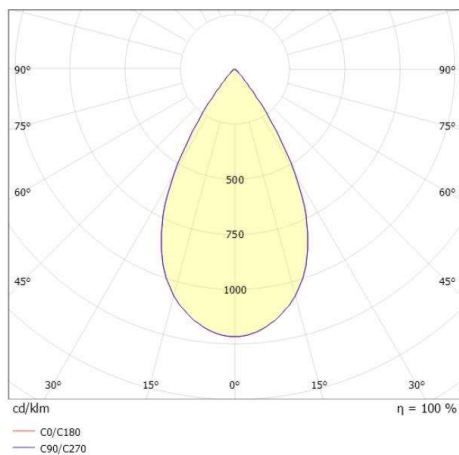

**DARK NIGHT XS**

**684-00306084705v1**

DARK NIGHT XS R RECESSED SPOTLIGHT made of aluminium, white, similar to RAL 9016, decor white, high-efficiently vacuum deposited aluminium reflector beam 60°, light output direct, UGR <19, without converter, max. 250/350mA, dimmability: see converter, IP20

**DRAWING**

 1 - 25 mm

 60 mm, **ET 91 mm**

**TECHNICAL DETAILS**

Bulb type	LED 9/13W
Luminous flux [lm]	860/1150
Current sec. [mA]	250/350
Colour temp. [K]	3500K
CRI	PREMIUM>90
UGR	<19
Optics	vacuum deposited aluminium reflector
Designer	INHOUSE
Converter	without converter
Dimming	see converter
Light output	direct
Beam angle [°]	60°
Material	aluminium
Height [mm]	78
Diameter [mm]	65
Ceiling cutout [mm]	60
Ceiling thickness [mm]	1-25
Recess depth [mm]	108
IP protection class	IP20
Voltage class	protection cl. II
Shock resistance	IK02
Net weight [kg]	0,21
Colour lamp	white
RAL	9016
Colour decor	white
EAN-Number	9010506862263
Lifetime [h]	L80 B10 50 000
Energy efficiency cl.	E

**LIGHT DISTRIBUTION CURVE**

The values are rated values. Power and luminous flux are initially subject to a tolerance of +/- 10%. Colour temperature tolerance: +/- 150 K. The values apply to an ambient temperature of 25°C unless otherwise specified.