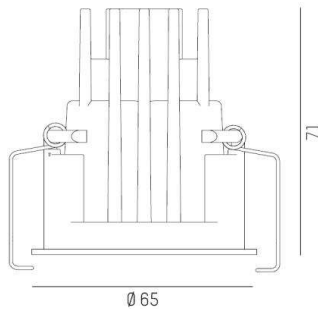

**DARK NIGHT XS**

**684-00306084705v1**

DARK NIGHT XS R RECESSED SPOTLIGHT made of aluminium, white, similar to RAL 9016, decor white, high-efficiently vacuum deposited aluminium reflector beam 60°, light output direct, UGR <19, without converter, max. 250/350mA, dimmability: see converter, IP20

**DRAWING**

 1 - 25 mm

 60 mm, **ET 91 mm**

**TECHNICAL DETAILS**

Bulb type	LED 9/13W
Luminous flux [lm]	860/1150
Current sec. [mA]	250/350
Colour temp. [K]	3500K
CRI	PREMIUM>90
UGR	<19
Optics	vacuum deposited aluminium reflector
Designer	INHOUSE
Converter	without converter
Dimming	see converter
Light output	direct
Beam angle [°]	60°
Material	aluminium
Height [mm]	78
Diameter [mm]	65
Ceiling cutout [mm]	60
Ceiling thickness [mm]	1-25
Recess depth [mm]	108
IP protection class	IP20
Voltage class	protection cl. II
Shock resistance	IK02
Net weight [kg]	0,21
Colour lamp	white
RAL	9016
Colour decor	white
EAN-Number	9010506862263
Lifetime [h]	L80 B10 50 000
Energy efficiency cl.	E

**LIGHT DISTRIBUTION CURVE**

The values are rated values. Power and luminous flux are initially subject to a tolerance of +/- 10%. Colour temperature tolerance: +/- 150 K. The values apply to an ambient temperature of 25°C unless otherwise specified.