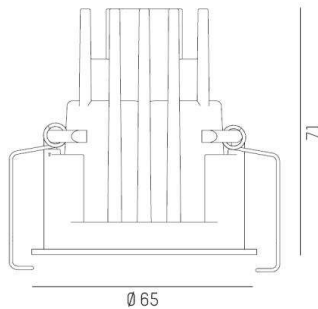

DARK NIGHT XS

684-00306084905v1

DARK NIGHT XS R RECESSED SPOTLIGHT made of aluminium, white, similar to RAL 9016, decor white, high-efficiently vacuum deposited aluminium reflector beam 60°, light output direct, UGR <19, without converter, max. 250/350mA, dimmability: see converter, IP20

DRAWING

 1 - 25 mm

 60 mm, **ET 91 mm**

TECHNICAL DETAILS

Bulb type	LED 9/13W
Luminous flux [lm]	870/1170
Current sec. [mA]	250/350
Colour temp. [K]	3000K
CRI	PREMIUM>90
UGR	<19
Optics	vacuum deposited aluminium reflector
Designer	INHOUSE
Converter	without converter
Dimming	see converter
Light output	direct
Beam angle [°]	60°
Material	aluminium
Height [mm]	78
Diameter [mm]	65
Ceiling cutout [mm]	60
Ceiling thickness [mm]	1-25
Recess depth [mm]	108
IP protection class	IP20
Voltage class	protection cl. II
Shock resistance	IK02
Net weight [kg]	0,21
Colour lamp	white
RAL	9016
Colour decor	white
EAN-Number	9010506862287
Lifetime [h]	L80 B10 50 000
Energy efficiency cl.	E

LIGHT DISTRIBUTION CURVE

The values are rated values. Power and luminous flux are initially subject to a tolerance of +/- 10%. Colour temperature tolerance: +/- 150 K. The values apply to an ambient temperature of 25°C unless otherwise specified.