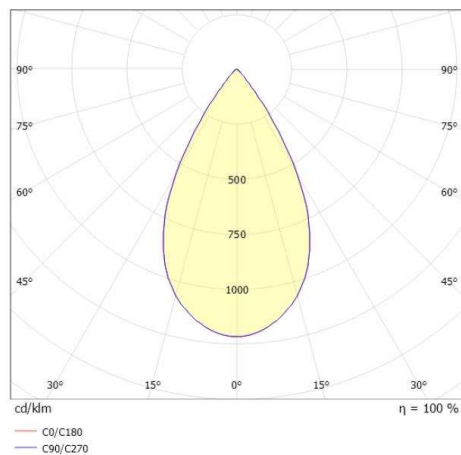

DARK NIGHT XS

684-00306084905v1

DARK NIGHT XS R RECESSED SPOTLIGHT made of aluminium, white, similar to RAL 9016, decor white, high-efficiently vacuum deposited aluminium reflector beam 60°, light output direct, UGR <19, without converter, max. 250/350mA, dimmability: see converter, IP20

DRAWING

 1 - 25 mm

 60 mm, **ET 91 mm**

TECHNICAL DETAILS

Bulb type	LED 9/13W
Luminous flux [lm]	870/1170
Current sec. [mA]	250/350
Colour temp. [K]	3000K
CRI	PREMIUM>90
UGR	<19
Optics	vacuum deposited aluminium reflector
Designer	INHOUSE
Converter	without converter
Dimming	see converter
Light output	direct
Beam angle [°]	60°
Material	aluminium
Height [mm]	78
Diameter [mm]	65
Ceiling cutout [mm]	60
Ceiling thickness [mm]	1-25
Recess depth [mm]	108
IP protection class	IP20
Voltage class	protection cl. II
Shock resistance	IK02
Net weight [kg]	0,21
Colour lamp	white
RAL	9016
Colour decor	white
EAN-Number	9010506862287
Lifetime [h]	L80 B10 50 000
Energy efficiency cl.	E

LIGHT DISTRIBUTION CURVE

The values are rated values. Power and luminous flux are initially subject to a tolerance of +/- 10%. Colour temperature tolerance: +/- 150 K. The values apply to an ambient temperature of 25°C unless otherwise specified.