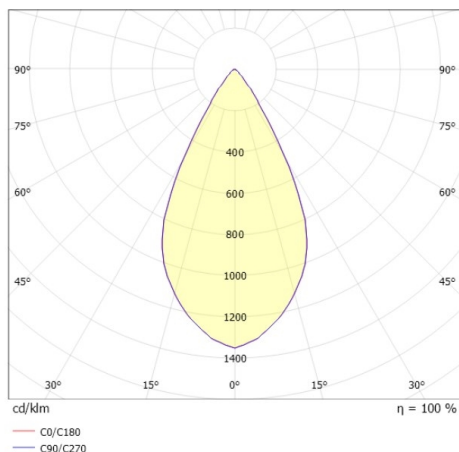

**DRAWING**

**LIGHT DISTRIBUTION CURVE**

**TECHNICAL DETAILS**

|                        |                                      |
|------------------------|--------------------------------------|
| Bulb type              | LED 13/19W                           |
| Luminous flux (lm)     | 1230/1680                            |
| Current sec. [mA]      | 350/500                              |
| Colour temp. [K]       | 4000K                                |
| CRI                    | >90                                  |
| UGR                    | <16                                  |
| Optics                 | vacuum deposited aluminium reflector |
| Designer               | INHOUSE                              |
| Converter              | without converter                    |
| Dimming                | see converter                        |
| Light output           | direct                               |
| Beam angle [°]         | 60°                                  |
| Material               | aluminium                            |
| Length [mm]            | 105                                  |
| Height [mm]            | 88                                   |
| Diameter [mm]          | 105                                  |
| Ceiling cutout [mm]    | 100                                  |
| Ceiling thickness [mm] | 1-25                                 |
| Recess depth [mm]      | 118                                  |
| IP protection class    | IP20                                 |
| Voltage class          | protection cl. II                    |
| Shock resistance       | IK02                                 |
| Net weight [kg]        | 0,34                                 |
| Colour lamp            | white                                |
| RAL                    | 9016                                 |
| Colour decor           | gold                                 |
| EAN-Number             | 9010506862782                        |
| Lifetime [h]           | L80 B10 50 000                       |
| Energy efficiency cl.  | D                                    |