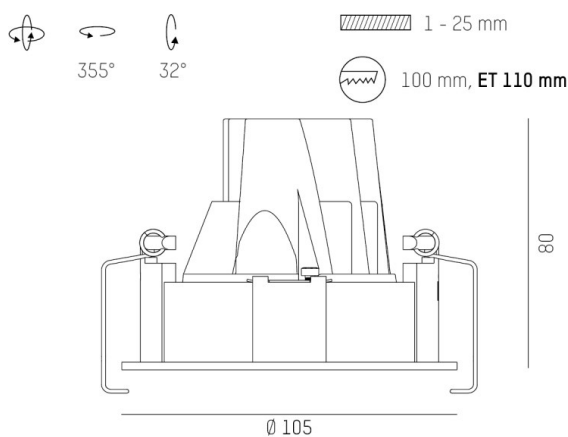

DRAWING

LIGHT DISTRIBUTION CURVE