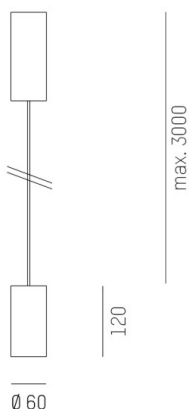

## DARK NIGHT XS

684-00602082455dv1

DARK NIGHT XS PD SUSPENSION made of aluminium, white, similar to RAL 9016, decor silver, high-efficiently vacuum deposited aluminium reflector beam 60°, light output direct, UGR <19, with converter, max. 500mA, dimmability: DALI, cable white, adapter/ceiling base white, pendant length 3000mm, IP20

## DRAWING

## TECHNICAL DETAILS

System perform. [W]	20
Bulb type	LED
Luminous flux [lm]	1760
Current sec. [mA]	500
Colour temp. [K]	4000K
CRI	>90
UGR	<19
Optics	vacuum deposited aluminium reflector
Designer	INHOUSE
Converter	with converter
Light output	direct
Beam angle [°]	60°
Voltage [V]	220-240V 50/60Hz
Material	aluminium
Length [mm]	60
Height [mm]	120
Pendant length [mm]	3000
Diameter [mm]	60
IP protection class	IP20
Voltage class	protection cl. I
Shock resistance	IK02
Net weight [kg]	0,73
Colour lamp	white
RAL	9016
Colour adapter/ceiling base	white
Colour decor	silver
Electric wire	white
EAN-Number	9010506862966
Lifetime [h]	L80 B10 50 000
Energy efficiency cl.	D

## LIGHT DISTRIBUTION CURVE

The values are rated values. Power and luminous flux are initially subject to a tolerance of +/- 10%. Colour temperature tolerance: +/- 150 K. The values apply to an ambient temperature of 25°C unless otherwise specified.