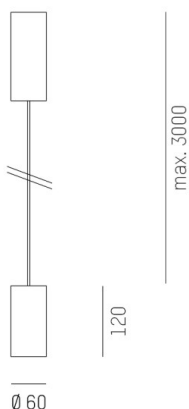

DARK NIGHT XS

684-00602082466dv1

DARK NIGHT XS PD SUSPENSION made of aluminium, black matt, similar to RAL 9005, decor silver, high-efficiently vacuum deposited aluminium reflector beam 60°, light output direct, UGR <19, with converter, max. 500mA, dimmability: DALI, cable black, adapter/ceiling base black, pendant length 3000mm, IP20

DRAWING

TECHNICAL DETAILS

System perform. [W]	20
Bulb type	LED
Luminous flux [lm]	1760
Current sec. [mA]	500
Colour temp. [K]	4000K
CRI	>90
UGR	<19
Optics	vacuum deposited aluminium reflector
Designer	INHOUSE
Converter	with converter
Light output	direct
Beam angle [°]	60°
Voltage [V]	220-240V 50/60Hz
Material	aluminium
Length [mm]	60
Height [mm]	120
Pendant length [mm]	3000
Diameter [mm]	60
IP protection class	IP20
Voltage class	protection cl. I
Shock resistance	IK02
Net weight [kg]	0,91
Colour lamp	black matt
RAL	9005
Colour adapter/ceiling base	black
Colour decor	silver
Electric wire	black
EAN-Number	9010506862980
Lifetime [h]	L80 B10 50 000
Energy efficiency cl.	D

LIGHT DISTRIBUTION CURVE

The values are rated values. Power and luminous flux are initially subject to a tolerance of +/- 10%. Colour temperature tolerance: +/- 150 K. The values apply to an ambient temperature of 25°C unless otherwise specified.