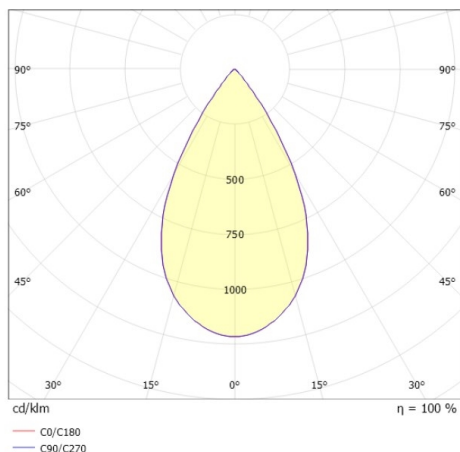

DARK NIGHT XS

684-00602082466dv1

DARK NIGHT XS PD SUSPENSION made of aluminium, black matt, similar to RAL 9005, decor silver, high-efficiently vacuum deposited aluminium reflector beam 60°, light output direct, UGR <19, with converter, max. 500mA, dimmability: DALI, cable black, adapter/ceiling base black, pendant length 3000mm, IP20

DRAWING

TECHNICAL DETAILS

System perform. [W]	20
Bulb type	LED
Luminous flux [lm]	1760
Current sec. [mA]	500
Colour temp. [K]	4000K
CRI	>90
UGR	<19
Optics	vacuum deposited aluminium reflector
Designer	INHOUSE
Converter	with converter
Light output	direct
Beam angle [°]	60°
Voltage [V]	220-240V 50/60Hz
Material	aluminium
Length [mm]	60
Height [mm]	120
Pendant length [mm]	3000
Diameter [mm]	60
IP protection class	IP20
Voltage class	protection cl. I
Shock resistance	IK02
Net weight [kg]	0,91
Colour lamp	black matt
RAL	9005
Colour adapter/ceiling base	black
Colour decor	silver
Electric wire	black
EAN-Number	9010506862980
Lifetime [h]	L80 B10 50 000
Energy efficiency cl.	D

LIGHT DISTRIBUTION CURVE

The values are rated values. Power and luminous flux are initially subject to a tolerance of +/- 10%. Colour temperature tolerance: +/- 150 K. The values apply to an ambient temperature of 25°C unless otherwise specified.