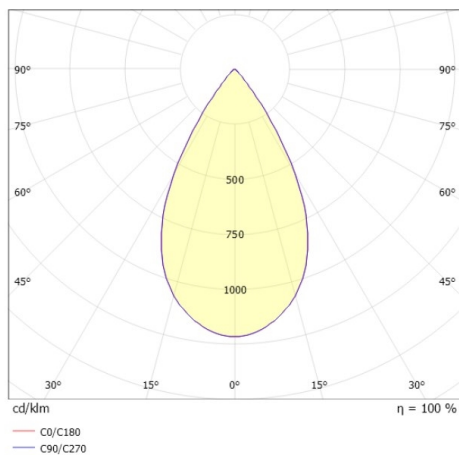

DARK NIGHT XS

684-006020843550v1

DARK NIGHT XS PD SUSPENSION made of aluminium, white, similar to RAL 9016, decor silver,high-efficiently vacuum deposited aluminium reflector beam 60°, light output direct, UGR <19, with converter, max. 500mA, dimmability: not dimmable, cable white, adapter/ceiling base white, pendant length 3000mm, IP20

DRAWING

LIGHT DISTRIBUTION CURVE

TECHNICAL DETAILS

System perform. [W]	20
Bulb type	LED
Luminous flux [lm]	1430
Current sec. [mA]	500
Colour temp. [K]	2700K
CRI	PREMIUM>90
UGR	<19
Optics	vacuum deposited aluminium reflector
Designer	INHOUSE
Converter	with converter
Dimming	not dimmable
Light output	direct
Beam angle [°]	60°
Voltage [V]	220-240V 50/60Hz
Material	aluminium
Length [mm]	60
Height [mm]	120
Pendant length [mm]	3000
Diameter [mm]	60
IP protection class	IP20
Voltage class	protection cl. I
Shock resistance	IK02
Net weight [kg]	0,61
Colour lamp	white
RAL	9016
Colour adapter/ceiling base	white
Colour decor	silver
Electric wire	white
EAN-Number	9010506863017
Lifetime [h]	L80 B10 50 000
Energy efficiency cl.	E
No. of luminaires B16A	53