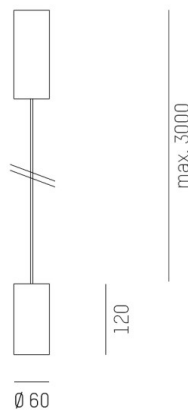

DARK NIGHT XS

684-006020843550v1

DARK NIGHT XS PD SUSPENSION made of aluminium, white, similar to RAL 9016, decor silver,high-efficiently vacuum deposited aluminium reflector beam 60°, light output direct, UGR <19, with converter, max. 500mA, dimmability: not dimmable, cable white, adapter/ceiling base white, pendant length 3000mm, IP20

DRAWING

LIGHT DISTRIBUTION CURVE

TECHNICAL DETAILS

System perform. [W]	20
Bulb type	LED
Luminous flux [lm]	1430
Current sec. [mA]	500
Colour temp. [K]	2700K
CRI	PREMIUM>90
UGR	<19
Optics	vacuum deposited aluminium reflector
Designer	INHOUSE
Converter	with converter
Dimming	not dimmable
Light output	direct
Beam angle [°]	60°
Voltage [V]	220-240V 50/60Hz
Material	aluminium
Length [mm]	60
Height [mm]	120
Pendant length [mm]	3000
Diameter [mm]	60
IP protection class	IP20
Voltage class	protection cl. I
Shock resistance	IK02
Net weight [kg]	0,61
Colour lamp	white
RAL	9016
Colour adapter/ceiling base	white
Colour decor	silver
Electric wire	white
EAN-Number	9010506863017
Lifetime [h]	L80 B10 50 000
Energy efficiency cl.	E
No. of luminaires B16A	53