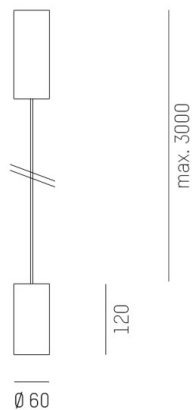

DARK NIGHT XS

684-00602084355dv1

DARK NIGHT XS PD SUSPENSION made of aluminium, white, similar to RAL 9016, decor silver, high-efficiently vacuum deposited aluminium reflector beam 60°, light output direct, UGR <19, with converter, max. 500mA, dimmability: DALI, cable white, adapter/ceiling base white, pendant length 3000mm, IP20

DRAWING

TECHNICAL DETAILS

System perform. [W]	20
Bulb type	LED
Luminous flux [lm]	1430
Current sec. [mA]	500
Colour temp. [K]	2700K
CRI	PREMIUM >90
UGR	<19
Optics	vacuum deposited aluminium reflector
Designer	INHOUSE
Converter	with converter
Light output	direct
Beam angle [°]	60°
Voltage [V]	220-240V 50/60Hz
Material	aluminium
Length [mm]	60
Height [mm]	120
Pendant length [mm]	3000
Diameter [mm]	60
IP protection class	IP20
Voltage class	protection cl. I
Shock resistance	IK02
Net weight [kg]	0,73
Colour lamp	white
RAL	9016
Colour adapter/ceiling base	white
Colour decor	silver
Electric wire	white
EAN-Number	9010506863000
Lifetime [h]	L80 B10 50 000
Energy efficiency cl.	E

LIGHT DISTRIBUTION CURVE

The values are rated values. Power and luminous flux are initially subject to a tolerance of +/- 10%. Colour temperature tolerance: +/- 150 K. The values apply to an ambient temperature of 25°C unless otherwise specified.