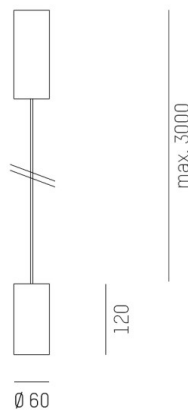

DARK NIGHT XS

684-006020843660v1

DARK NIGHT XS PD SUSPENSION made of aluminium, black matt, similar to RAL 9005, decor silver, high-efficiently vacuum deposited aluminium reflector beam 60°, light output direct, UGR <19, with converter, max. 500mA, dimmability: not dimmable, cable black, adapter/ceiling base black, pendant length 3000mm, IP20

DRAWING

TECHNICAL DETAILS

System perform. [W]	20
Bulb type	LED
Luminous flux [lm]	1430
Current sec. [mA]	500
Colour temp. [K]	2700K
CRI	PREMIUM>90
UGR	<19
Optics	vacuum deposited aluminium reflector
Designer	INHOUSE
Converter	with converter
Dimming	not dimmable
Light output	direct
Beam angle [°]	60°
Voltage [V]	220-240V 50/60Hz
Material	aluminium
Length [mm]	60
Height [mm]	120
Pendant length [mm]	3000
Diameter [mm]	60
IP protection class	IP20
Voltage class	protection cl. I
Shock resistance	IK02
Net weight [kg]	0,79
Colour lamp	black matt
RAL	9005
Colour adapter/ceiling base	black
Colour decor	silver
Electric wire	black
EAN-Number	9010506863031
Lifetime [h]	L80 B10 50 000
Energy efficiency cl.	E
No. of luminaires B16A	53

LIGHT DISTRIBUTION CURVE

The values are rated values. Power and luminous flux are initially subject to a tolerance of +/- 10%. Colour temperature tolerance: +/- 150 K. The values apply to an ambient temperature of 25°C unless otherwise specified.