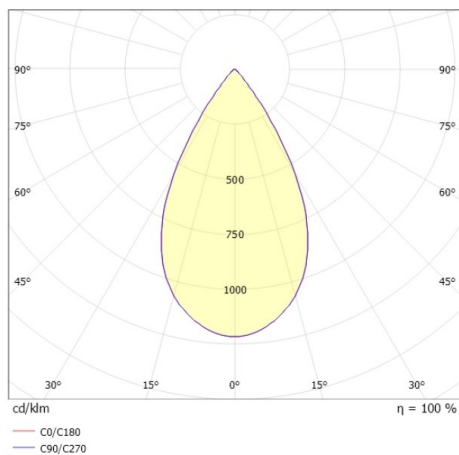

DARK NIGHT XS

684-006020843660v1

DARK NIGHT XS PD SUSPENSION made of aluminium, black matt, similar to RAL 9005, decor silver, high-efficiently vacuum deposited aluminium reflector beam 60°, light output direct, UGR <19, with converter, max. 500mA, dimmability: not dimmable, cable black, adapter/ceiling base black, pendant length 3000mm, IP20

DRAWING

TECHNICAL DETAILS

System perform. [W]	20
Bulb type	LED
Luminous flux [lm]	1430
Current sec. [mA]	500
Colour temp. [K]	2700K
CRI	PREMIUM>90
UGR	<19
Optics	vacuum deposited aluminium reflector
Designer	INHOUSE
Converter	with converter
Dimming	not dimmable
Light output	direct
Beam angle [°]	60°
Voltage [V]	220-240V 50/60Hz
Material	aluminium
Length [mm]	60
Height [mm]	120
Pendant length [mm]	3000
Diameter [mm]	60
IP protection class	IP20
Voltage class	protection cl. I
Shock resistance	IK02
Net weight [kg]	0,79
Colour lamp	black matt
RAL	9005
Colour adapter/ceiling base	black
Colour decor	silver
Electric wire	black
EAN-Number	9010506863031
Lifetime [h]	L80 B10 50 000
Energy efficiency cl.	E
No. of luminaires B16A	53

LIGHT DISTRIBUTION CURVE

The values are rated values. Power and luminous flux are initially subject to a tolerance of +/- 10%. Colour temperature tolerance: +/- 150 K. The values apply to an ambient temperature of 25°C unless otherwise specified.