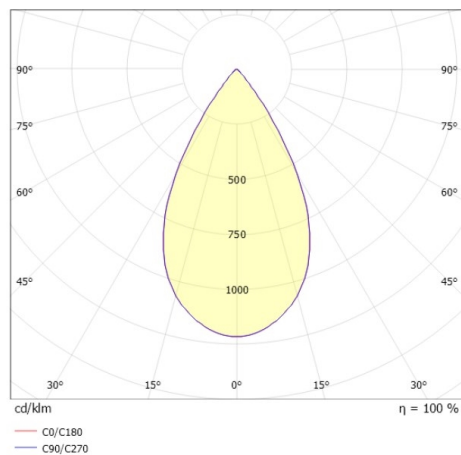

DARK NIGHT XS

684-00602084366dv1

DARK NIGHT XS PD SUSPENSION made of aluminium, black matt, similar to RAL 9005, decor silver, high-efficiently vacuum deposited aluminium reflector beam 60°, light output direct, UGR <19, with converter, max. 500mA, dimmability: DALI, cable black, adapter/ceiling base black, pendant length 3000mm, IP20

DRAWING

TECHNICAL DETAILS

System perform. [W]	20
Bulb type	LED
Luminous flux [lm]	1430
Current sec. [mA]	500
Colour temp. [K]	2700K
CRI	PREMIUM >90
UGR	<19
Optics	vacuum deposited aluminium reflector
Designer	INHOUSE
Converter	with converter
Light output	direct
Beam angle [°]	60°
Voltage [V]	220-240V 50/60Hz
Material	aluminium
Length [mm]	60
Height [mm]	120
Pendant length [mm]	3000
Diameter [mm]	60
IP protection class	IP20
Voltage class	protection cl. I
Shock resistance	IK02
Net weight [kg]	0,91
Colour lamp	black matt
RAL	9005
Colour adapter/ceiling base	black
Colour decor	silver
Electric wire	black
EAN-Number	9010506863024
Lifetime [h]	L80 B10 50 000
Energy efficiency cl.	E

LIGHT DISTRIBUTION CURVE

The values are rated values. Power and luminous flux are initially subject to a tolerance of +/- 10%. Colour temperature tolerance: +/- 150 K. The values apply to an ambient temperature of 25°C unless otherwise specified.