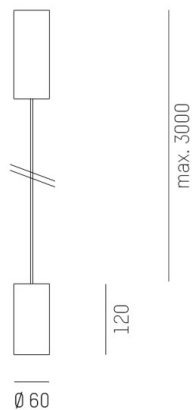

DARK NIGHT XS

684-00602084366dv1

DARK NIGHT XS PD SUSPENSION made of aluminium, black matt, similar to RAL 9005, decor silver, high-efficiently vacuum deposited aluminium reflector beam 60°, light output direct, UGR <19, with converter, max. 500mA, dimmability: DALI, cable black, adapter/ceiling base black, pendant length 3000mm, IP20

DRAWING

TECHNICAL DETAILS

System perform. [W]	20
Bulb type	LED
Luminous flux [lm]	1430
Current sec. [mA]	500
Colour temp. [K]	2700K
CRI	PREMIUM >90
UGR	<19
Optics	vacuum deposited aluminium reflector
Designer	INHOUSE
Converter	with converter
Light output	direct
Beam angle [°]	60°
Voltage [V]	220-240V 50/60Hz
Material	aluminium
Length [mm]	60
Height [mm]	120
Pendant length [mm]	3000
Diameter [mm]	60
IP protection class	IP20
Voltage class	protection cl. I
Shock resistance	IK02
Net weight [kg]	0,91
Colour lamp	black matt
RAL	9005
Colour adapter/ceiling base	black
Colour decor	silver
Electric wire	black
EAN-Number	9010506863024
Lifetime [h]	L80 B10 50 000
Energy efficiency cl.	E

LIGHT DISTRIBUTION CURVE

The values are rated values. Power and luminous flux are initially subject to a tolerance of +/- 10%. Colour temperature tolerance: +/- 150 K. The values apply to an ambient temperature of 25°C unless otherwise specified.