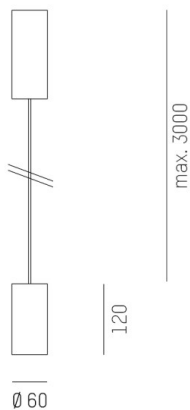

DARK NIGHT XS

684-006020849550v1

DARK NIGHT XS PD SUSPENSION made of aluminium, white, similar to RAL 9016, decor silver, high-efficiently vacuum deposited aluminium reflector beam 60°, light output direct, UGR <19, with converter, max. 500mA, dimmability: not dimmable, cable white, adapter/ceiling base white, pendant length 3000mm, IP20

DRAWING

LIGHT DISTRIBUTION CURVE

TECHNICAL DETAILS

System perform. [W]	20
Bulb type	LED
Luminous flux [lm]	1610
Current sec. [mA]	500
Colour temp. [K]	3000K
CRI	PREMIUM>90
UGR	<19
Optics	vacuum deposited aluminium reflector
Designer	INHOUSE
Converter	with converter
Dimming	not dimmable
Light output	direct
Beam angle [°]	60°
Voltage [V]	220-240V 50/60Hz
Material	aluminium
Length [mm]	60
Height [mm]	120
Pendant length [mm]	3000
Diameter [mm]	60
IP protection class	IP20
Voltage class	protection cl. I
Shock resistance	IK02
Net weight [kg]	0,61
Colour lamp	white
RAL	9016
Colour adapter/ceiling base	white
Colour decor	silver
Electric wire	white
EAN-Number	9010506863093
Lifetime [h]	L80 B10 50 000
Energy efficiency cl.	E
No. of luminaires B16A	53