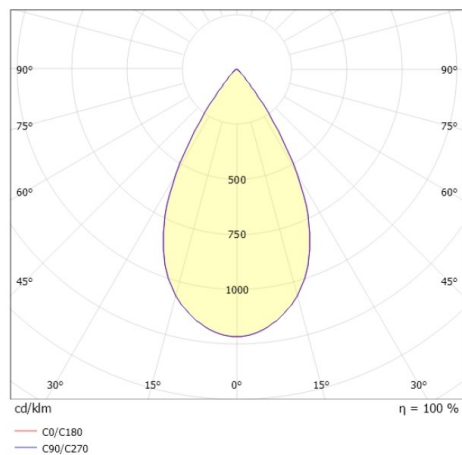

DARK NIGHT XS

684-006020849550v1

DARK NIGHT XS PD SUSPENSION made of aluminium, white, similar to RAL 9016, decor silver, high-efficiently vacuum deposited aluminium reflector beam 60°, light output direct, UGR <19, with converter, max. 500mA, dimmability: not dimmable, cable white, adapter/ceiling base white, pendant length 3000mm, IP20

DRAWING

LIGHT DISTRIBUTION CURVE

TECHNICAL DETAILS

System perform. [W]	20
Bulb type	LED
Luminous flux [lm]	1610
Current sec. [mA]	500
Colour temp. [K]	3000K
CRI	PREMIUM>90
UGR	<19
Optics	vacuum deposited aluminium reflector
Designer	INHOUSE
Converter	with converter
Dimming	not dimmable
Light output	direct
Beam angle [°]	60°
Voltage [V]	220-240V 50/60Hz
Material	aluminium
Length [mm]	60
Height [mm]	120
Pendant length [mm]	3000
Diameter [mm]	60
IP protection class	IP20
Voltage class	protection cl. I
Shock resistance	IK02
Net weight [kg]	0,61
Colour lamp	white
RAL	9016
Colour adapter/ceiling base	white
Colour decor	silver
Electric wire	white
EAN-Number	9010506863093
Lifetime [h]	L80 B10 50 000
Energy efficiency cl.	E
No. of luminaires B16A	53