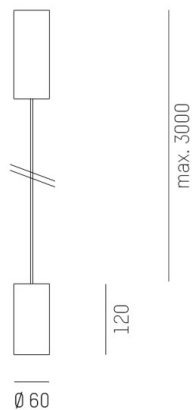

DARK NIGHT XS

684-00602084955dv1

DARK NIGHT XS PD SUSPENSION made of aluminium, white, similar to RAL 9016, decor silver, high-efficiently vacuum deposited aluminium reflector beam 60°, light output direct, UGR <19, with converter, max. 500mA, dimmability: DALI, cable white, adapter/ceiling base white, pendant length 3000mm, IP20

DRAWING

TECHNICAL DETAILS

System perform. [W]	20
Bulb type	LED
Luminous flux [lm]	1610
Current sec. [mA]	500
Colour temp. [K]	3000K
CRI	PREMIUM>90
UGR	<19
Optics	vacuum deposited aluminium reflector
Designer	INHOUSE
Converter	with converter
Light output	direct
Beam angle [°]	60°
Voltage [V]	220-240V 50/60Hz
Material	aluminium
Length [mm]	60
Height [mm]	120
Pendant length [mm]	3000
Diameter [mm]	60
IP protection class	IP20
Voltage class	protection cl. I
Shock resistance	IK02
Net weight [kg]	0,73
Colour lamp	white
RAL	9016
Colour adapter/ceiling base	white
Colour decor	silver
Electric wire	white
EAN-Number	9010506863086
Lifetime [h]	L80 B10 50 000
Energy efficiency cl.	E

LIGHT DISTRIBUTION CURVE

The values are rated values. Power and luminous flux are initially subject to a tolerance of +/- 10%. Colour temperature tolerance: +/- 150 K. The values apply to an ambient temperature of 25°C unless otherwise specified.