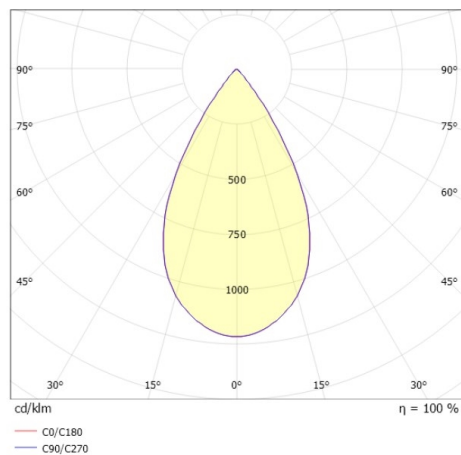

DARK NIGHT XS

684-00602084955dv1

DARK NIGHT XS PD SUSPENSION made of aluminium, white, similar to RAL 9016, decor silver, high-efficiently vacuum deposited aluminium reflector beam 60°, light output direct, UGR <19, with converter, max. 500mA, dimmability: DALI, cable white, adapter/ceiling base white, pendant length 3000mm, IP20

DRAWING

TECHNICAL DETAILS

System perform. [W]	20
Bulb type	LED
Luminous flux [lm]	1610
Current sec. [mA]	500
Colour temp. [K]	3000K
CRI	PREMIUM>90
UGR	<19
Optics	vacuum deposited aluminium reflector
Designer	INHOUSE
Converter	with converter
Light output	direct
Beam angle [°]	60°
Voltage [V]	220-240V 50/60Hz
Material	aluminium
Length [mm]	60
Height [mm]	120
Pendant length [mm]	3000
Diameter [mm]	60
IP protection class	IP20
Voltage class	protection cl. I
Shock resistance	IK02
Net weight [kg]	0,73
Colour lamp	white
RAL	9016
Colour adapter/ceiling base	white
Colour decor	silver
Electric wire	white
EAN-Number	9010506863086
Lifetime [h]	L80 B10 50 000
Energy efficiency cl.	E

LIGHT DISTRIBUTION CURVE

The values are rated values. Power and luminous flux are initially subject to a tolerance of +/- 10%. Colour temperature tolerance: +/- 150 K. The values apply to an ambient temperature of 25°C unless otherwise specified.