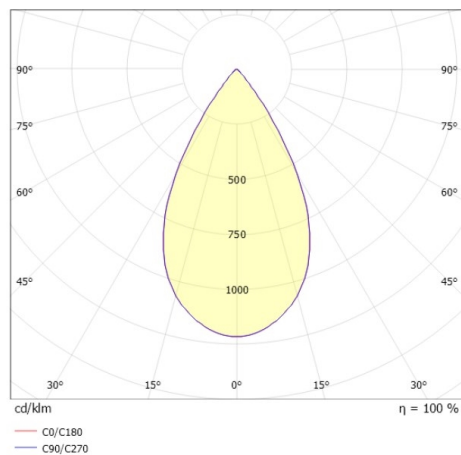

DARK NIGHT XS

684-00602084966dv1

DARK NIGHT XS PD SUSPENSION made of aluminium, black matt, similar to RAL 9005, decor silver, high-efficiently vacuum deposited aluminium reflector beam 60°, light output direct, UGR <19, with converter, max. 500mA, dimmability: DALI, cable black, adapter/ceiling base black, pendant length 3000mm, IP20

DRAWING

TECHNICAL DETAILS

System perform. [W]	20
Bulb type	LED
Luminous flux [lm]	1610
Current sec. [mA]	500
Colour temp. [K]	3000K
CRI	PREMIUM>90
UGR	<19
Optics	vacuum deposited aluminium reflector
Designer	INHOUSE
Converter	with converter
Light output	direct
Beam angle [°]	60°
Voltage [V]	220-240V 50/60Hz
Material	aluminium
Length [mm]	60
Height [mm]	120
Pendant length [mm]	3000
Diameter [mm]	60
IP protection class	IP20
Voltage class	protection cl. I
Shock resistance	IK02
Net weight [kg]	0,91
Colour lamp	black matt
RAL	9005
Colour adapter/ceiling base	black
Colour decor	silver
Electric wire	black
EAN-Number	9010506863109
Lifetime [h]	L80 B10 50 000
Energy efficiency cl.	E

LIGHT DISTRIBUTION CURVE

The values are rated values. Power and luminous flux are initially subject to a tolerance of +/- 10%. Colour temperature tolerance: +/- 150 K. The values apply to an ambient temperature of 25°C unless otherwise specified.