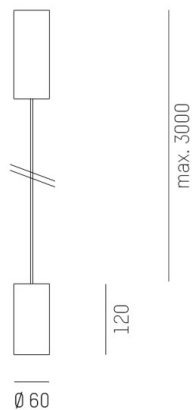

DARK NIGHT XS

684-00602084966dv1

DARK NIGHT XS PD SUSPENSION made of aluminium, black matt, similar to RAL 9005, decor silver, high-efficiently vacuum deposited aluminium reflector beam 60°, light output direct, UGR <19, with converter, max. 500mA, dimmability: DALI, cable black, adapter/ceiling base black, pendant length 3000mm, IP20

DRAWING

TECHNICAL DETAILS

System perform. [W]	20
Bulb type	LED
Luminous flux [lm]	1610
Current sec. [mA]	500
Colour temp. [K]	3000K
CRI	PREMIUM>90
UGR	<19
Optics	vacuum deposited aluminium reflector
Designer	INHOUSE
Converter	with converter
Light output	direct
Beam angle [°]	60°
Voltage [V]	220-240V 50/60Hz
Material	aluminium
Length [mm]	60
Height [mm]	120
Pendant length [mm]	3000
Diameter [mm]	60
IP protection class	IP20
Voltage class	protection cl. I
Shock resistance	IK02
Net weight [kg]	0,91
Colour lamp	black matt
RAL	9005
Colour adapter/ceiling base	black
Colour decor	silver
Electric wire	black
EAN-Number	9010506863109
Lifetime [h]	L80 B10 50 000
Energy efficiency cl.	E

LIGHT DISTRIBUTION CURVE

The values are rated values. Power and luminous flux are initially subject to a tolerance of +/- 10%. Colour temperature tolerance: +/- 150 K. The values apply to an ambient temperature of 25°C unless otherwise specified.