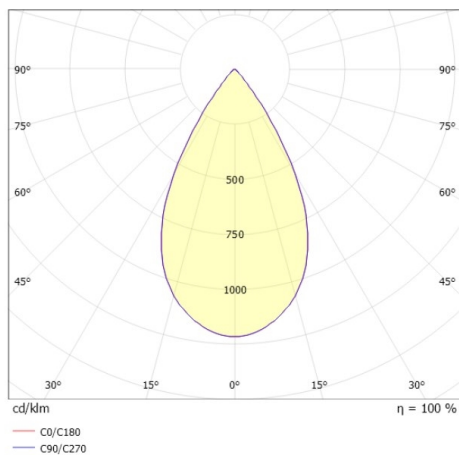

DARK NIGHT XS

684-006030824550v1

DARK NIGHT XS PD SUSPENSION made of aluminium, white, similar to RAL 9016, decor black, high-efficiently vacuum deposited aluminium reflector beam 60°, light output direct, UGR <19, with converter, max. 500mA, dimmability: not dimmable, cable white, adapter/ceiling base white, pendant length 3000mm, IP20

DRAWING

LIGHT DISTRIBUTION CURVE

TECHNICAL DETAILS

System perform. [W]	20
Bulb type	LED
Luminous flux [lm]	1660
Current sec. [mA]	500
Colour temp. [K]	4000K
CRI	>90
UGR	<19
Optics	vacuum deposited aluminium reflector
Designer	INHOUSE
Converter	with converter
Dimming	not dimmable
Light output	direct
Beam angle [°]	60°
Voltage [V]	220-240V 50/60Hz
Material	aluminium
Length [mm]	60
Height [mm]	120
Pendant length [mm]	3000
Diameter [mm]	60
IP protection class	IP20
Voltage class	protection cl. I
Shock resistance	IK02
Net weight [kg]	0,61
Colour lamp	white
RAL	9016
Colour adapter/ceiling base	white
Colour decor	black
Electric wire	white
EAN-Number	9010506863130
Lifetime [h]	L80 B10 50 000
Energy efficiency cl.	D
No. of luminaires B16A	53