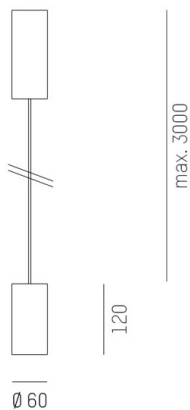

DARK NIGHT XS

684-006030824550v1

DARK NIGHT XS PD SUSPENSION made of aluminium, white, similar to RAL 9016, decor black, high-efficiently vacuum deposited aluminium reflector beam 60°, light output direct, UGR <19, with converter, max. 500mA, dimmability: not dimmable, cable white, adapter/ceiling base white, pendant length 3000mm, IP20

DRAWING

LIGHT DISTRIBUTION CURVE

TECHNICAL DETAILS

System perform. [W]	20
Bulb type	LED
Luminous flux [lm]	1660
Current sec. [mA]	500
Colour temp. [K]	4000K
CRI	>90
UGR	<19
Optics	vacuum deposited aluminium reflector
Designer	INHOUSE
Converter	with converter
Dimming	not dimmable
Light output	direct
Beam angle [°]	60°
Voltage [V]	220-240V 50/60Hz
Material	aluminium
Length [mm]	60
Height [mm]	120
Pendant length [mm]	3000
Diameter [mm]	60
IP protection class	IP20
Voltage class	protection cl. I
Shock resistance	IK02
Net weight [kg]	0,61
Colour lamp	white
RAL	9016
Colour adapter/ceiling base	white
Colour decor	black
Electric wire	white
EAN-Number	9010506863130
Lifetime [h]	L80 B10 50 000
Energy efficiency cl.	D
No. of luminaires B16A	53