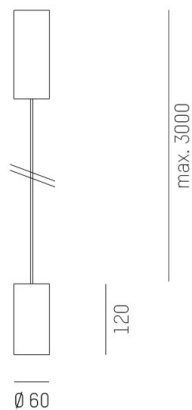

DARK NIGHT XS

684-00603082455dv1

DARK NIGHT XS PD SUSPENSION made of aluminium, white, similar to RAL 9016, decor black, high-efficiently vacuum deposited aluminium reflector beam 60°, light output direct, UGR <19, with converter, max. 500mA, dimmability: DALI, cable white, adapter/ceiling base white, pendant length 3000mm, IP20

DRAWING

TECHNICAL DETAILS

System perform. [W]	20
Bulb type	LED
Luminous flux [lm]	1660
Current sec. [mA]	500
Colour temp. [K]	4000K
CRI	>90
UGR	<19
Optics	vacuum deposited aluminium reflector
Designer	INHOUSE
Converter	with converter
Light output	direct
Beam angle [°]	60°
Voltage [V]	220-240V 50/60Hz
Material	aluminium
Length [mm]	60
Height [mm]	120
Pendant length [mm]	3000
Diameter [mm]	60
IP protection class	IP20
Voltage class	protection cl. I
Shock resistance	IK02
Net weight [kg]	0,73
Colour lamp	white
RAL	9016
Colour adapter/ceiling base	white
Colour decor	black
Electric wire	white
EAN-Number	9010506863123
Lifetime [h]	L80 B10 50 000
Energy efficiency cl.	D

LIGHT DISTRIBUTION CURVE

The values are rated values. Power and luminous flux are initially subject to a tolerance of +/- 10%. Colour temperature tolerance: +/- 150 K. The values apply to an ambient temperature of 25°C unless otherwise specified.