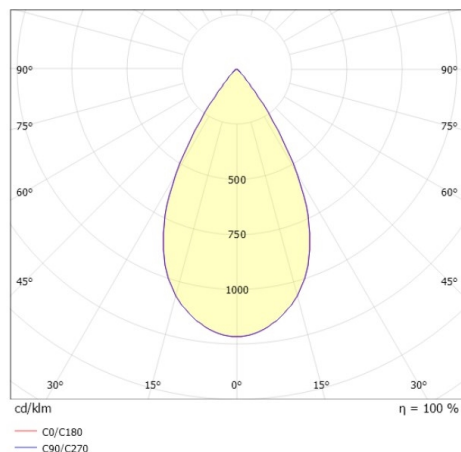

DARK NIGHT XS

684-00603082455dv1

DARK NIGHT XS PD SUSPENSION made of aluminium, white, similar to RAL 9016, decor black, high-efficiently vacuum deposited aluminium reflector beam 60°, light output direct, UGR <19, with converter, max. 500mA, dimmability: DALI, cable white, adapter/ceiling base white, pendant length 3000mm, IP20

DRAWING

TECHNICAL DETAILS

System perform. [W]	20
Bulb type	LED
Luminous flux [lm]	1660
Current sec. [mA]	500
Colour temp. [K]	4000K
CRI	>90
UGR	<19
Optics	vacuum deposited aluminium reflector
Designer	INHOUSE
Converter	with converter
Light output	direct
Beam angle [°]	60°
Voltage [V]	220-240V 50/60Hz
Material	aluminium
Length [mm]	60
Height [mm]	120
Pendant length [mm]	3000
Diameter [mm]	60
IP protection class	IP20
Voltage class	protection cl. I
Shock resistance	IK02
Net weight [kg]	0,73
Colour lamp	white
RAL	9016
Colour adapter/ceiling base	white
Colour decor	black
Electric wire	white
EAN-Number	9010506863123
Lifetime [h]	L80 B10 50 000
Energy efficiency cl.	D

LIGHT DISTRIBUTION CURVE

The values are rated values. Power and luminous flux are initially subject to a tolerance of +/- 10%. Colour temperature tolerance: +/- 150 K. The values apply to an ambient temperature of 25°C unless otherwise specified.