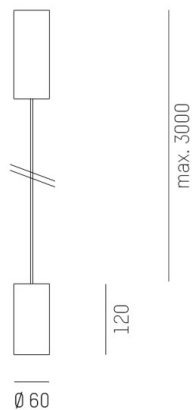

## DARK NIGHT XS

684-00603082466dv1

DARK NIGHT XS PD SUSPENSION made of aluminium, black matt, similar to RAL 9005, decor black, high-efficiently vacuum deposited aluminium reflector beam 60°, light output direct, UGR <19, with converter, max. 500mA, dimmability: DALI, cable black, adapter/ceiling base black, pendant length 3000mm, IP20

## DRAWING

## TECHNICAL DETAILS

System perform. [W]	20
Bulb type	LED
Luminous flux [lm]	1660
Current sec. [mA]	500
Colour temp. [K]	4000K
CRI	>90
UGR	<19
Optics	vacuum deposited aluminium reflector
Designer	INHOUSE
Converter	with converter
Light output	direct
Beam angle [°]	60°
Voltage [V]	220-240V 50/60Hz
Material	aluminium
Length [mm]	60
Height [mm]	120
Pendant length [mm]	3000
Diameter [mm]	60
IP protection class	IP20
Voltage class	protection cl. I
Shock resistance	IK02
Net weight [kg]	0,91
Colour lamp	black matt
RAL	9005
Colour adapter/ceiling base	black
Colour decor	black
Electric wire	black
EAN-Number	9010506863147
Lifetime [h]	L80 B10 50 000
Energy efficiency cl.	D

## LIGHT DISTRIBUTION CURVE

The values are rated values. Power and luminous flux are initially subject to a tolerance of +/- 10%. Colour temperature tolerance: +/- 150 K. The values apply to an ambient temperature of 25°C unless otherwise specified.