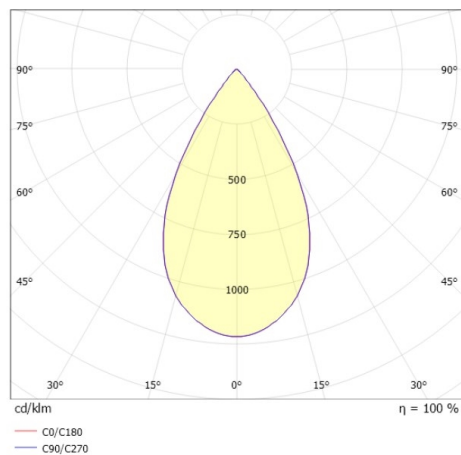

## DARK NIGHT XS

684-00603082466dv1

DARK NIGHT XS PD SUSPENSION made of aluminium, black matt, similar to RAL 9005, decor black, high-efficiently vacuum deposited aluminium reflector beam 60°, light output direct, UGR <19, with converter, max. 500mA, dimmability: DALI, cable black, adapter/ceiling base black, pendant length 3000mm, IP20

## DRAWING

## TECHNICAL DETAILS

System perform. [W]	20
Bulb type	LED
Luminous flux [lm]	1660
Current sec. [mA]	500
Colour temp. [K]	4000K
CRI	>90
UGR	<19
Optics	vacuum deposited aluminium reflector
Designer	INHOUSE
Converter	with converter
Light output	direct
Beam angle [°]	60°
Voltage [V]	220-240V 50/60Hz
Material	aluminium
Length [mm]	60
Height [mm]	120
Pendant length [mm]	3000
Diameter [mm]	60
IP protection class	IP20
Voltage class	protection cl. I
Shock resistance	IK02
Net weight [kg]	0,91
Colour lamp	black matt
RAL	9005
Colour adapter/ceiling base	black
Colour decor	black
Electric wire	black
EAN-Number	9010506863147
Lifetime [h]	L80 B10 50 000
Energy efficiency cl.	D

## LIGHT DISTRIBUTION CURVE

The values are rated values. Power and luminous flux are initially subject to a tolerance of +/- 10%. Colour temperature tolerance: +/- 150 K. The values apply to an ambient temperature of 25°C unless otherwise specified.