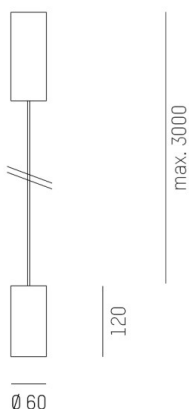

DARK NIGHT XS

684-006030843550v1

DARK NIGHT XS PD SUSPENSION made of aluminium, white, similar to RAL 9016, decor black,high-efficiently vacuum deposited aluminium reflector beam 60°, light output direct, UGR <19, with converter, max. 500mA, dimmability: not dimmable, cable white, adapter/ceiling base white, pendant length 3000mm, IP20

DRAWING

TECHNICAL DETAILS

System perform. [W]	20
Bulb type	LED
Luminous flux [lm]	1350
Current sec. [mA]	500
Colour temp. [K]	2700K
CRI	PREMIUM>90
UGR	<19
Optics	vacuum deposited aluminium reflector
Designer	INHOUSE
Converter	with converter
Dimming	not dimmable
Light output	direct
Beam angle [°]	60°
Voltage [V]	220-240V 50/60Hz
Material	aluminium
Length [mm]	60
Height [mm]	120
Pendant length [mm]	3000
Diameter [mm]	60
IP protection class	IP20
Voltage class	protection cl. I
Shock resistance	IK02
Net weight [kg]	0,61
Colour lamp	white
RAL	9016
Colour adapter/ceiling base	white
Colour decor	black
Electric wire	white
EAN-Number	9010506863178
Lifetime [h]	L80 B10 50 000
Energy efficiency cl.	E
No. of luminaires B16A	53

LIGHT DISTRIBUTION CURVE

The values are rated values. Power and luminous flux are initially subject to a tolerance of +/- 10%. Colour temperature tolerance: +/- 150 K. The values apply to an ambient temperature of 25°C unless otherwise specified.