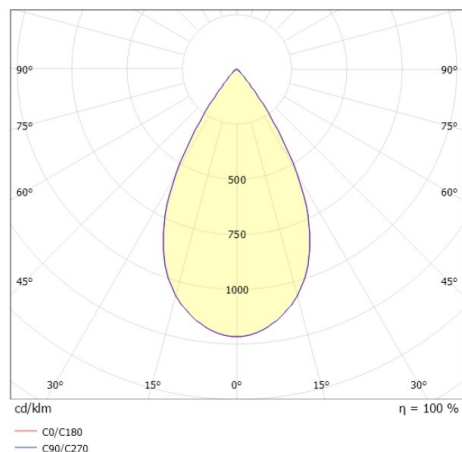

DARK NIGHT XS

684-006030843550v1

DARK NIGHT XS PD SUSPENSION made of aluminium, white, similar to RAL 9016, decor black,high-efficiently vacuum deposited aluminium reflector beam 60°, light output direct, UGR <19, with converter, max. 500mA, dimmability: not dimmable, cable white, adapter/ceiling base white, pendant length 3000mm, IP20

DRAWING

TECHNICAL DETAILS

System perform. [W]	20
Bulb type	LED
Luminous flux [lm]	1350
Current sec. [mA]	500
Colour temp. [K]	2700K
CRI	PREMIUM>90
UGR	<19
Optics	vacuum deposited aluminium reflector
Designer	INHOUSE
Converter	with converter
Dimming	not dimmable
Light output	direct
Beam angle [°]	60°
Voltage [V]	220-240V 50/60Hz
Material	aluminium
Length [mm]	60
Height [mm]	120
Pendant length [mm]	3000
Diameter [mm]	60
IP protection class	IP20
Voltage class	protection cl. I
Shock resistance	IK02
Net weight [kg]	0,61
Colour lamp	white
RAL	9016
Colour adapter/ceiling base	white
Colour decor	black
Electric wire	white
EAN-Number	9010506863178
Lifetime [h]	L80 B10 50 000
Energy efficiency cl.	E
No. of luminaires B16A	53

LIGHT DISTRIBUTION CURVE

The values are rated values. Power and luminous flux are initially subject to a tolerance of +/- 10%. Colour temperature tolerance: +/- 150 K. The values apply to an ambient temperature of 25°C unless otherwise specified.