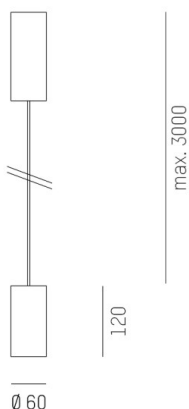

DARK NIGHT XS

684-00603084355dv1

DARK NIGHT XS PD SUSPENSION made of aluminium, white, similar to RAL 9016, decor black,high-efficiently vacuum deposited aluminium reflector beam 60°, light output direct, UGR <19, with converter, max. 500mA, dimmability: DALI, cable white, adapter/ceiling base white, pendant length 3000mm, IP20

DRAWING

TECHNICAL DETAILS

System perform. [W]	20
Bulb type	LED
Luminous flux [lm]	1350
Current sec. [mA]	500
Colour temp. [K]	2700K
CRI	PREMIUM>90
UGR	<19
Optics	vacuum deposited aluminium reflector
Designer	INHOUSE
Converter	with converter
Light output	direct
Beam angle [°]	60°
Voltage [V]	220-240V 50/60Hz
Material	aluminium
Length [mm]	60
Height [mm]	120
Pendant length [mm]	3000
Diameter [mm]	60
IP protection class	IP20
Voltage class	protection cl. I
Shock resistance	IK02
Net weight [kg]	0,73
Colour lamp	white
RAL	9016
Colour adapter/ceiling base	white
Colour decor	black
Electric wire	white
EAN-Number	9010506863161
Lifetime [h]	L80 B10 50 000
Energy efficiency cl.	E

LIGHT DISTRIBUTION CURVE

The values are rated values. Power and luminous flux are initially subject to a tolerance of +/- 10%. Colour temperature tolerance: +/- 150 K. The values apply to an ambient temperature of 25°C unless otherwise specified.