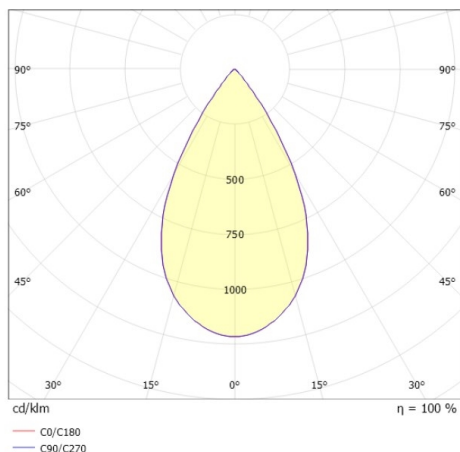

DARK NIGHT XS

684-00603084355dv1

DARK NIGHT XS PD SUSPENSION made of aluminium, white, similar to RAL 9016, decor black,high-efficiently vacuum deposited aluminium reflector beam 60°, light output direct, UGR <19, with converter, max. 500mA, dimmability: DALI, cable white, adapter/ceiling base white, pendant length 3000mm, IP20

DRAWING

TECHNICAL DETAILS

System perform. [W]	20
Bulb type	LED
Luminous flux [lm]	1350
Current sec. [mA]	500
Colour temp. [K]	2700K
CRI	PREMIUM>90
UGR	<19
Optics	vacuum deposited aluminium reflector
Designer	INHOUSE
Converter	with converter
Light output	direct
Beam angle [°]	60°
Voltage [V]	220-240V 50/60Hz
Material	aluminium
Length [mm]	60
Height [mm]	120
Pendant length [mm]	3000
Diameter [mm]	60
IP protection class	IP20
Voltage class	protection cl. I
Shock resistance	IK02
Net weight [kg]	0,73
Colour lamp	white
RAL	9016
Colour adapter/ceiling base	white
Colour decor	black
Electric wire	white
EAN-Number	9010506863161
Lifetime [h]	L80 B10 50 000
Energy efficiency cl.	E

LIGHT DISTRIBUTION CURVE

The values are rated values. Power and luminous flux are initially subject to a tolerance of +/- 10%. Colour temperature tolerance: +/- 150 K. The values apply to an ambient temperature of 25°C unless otherwise specified.