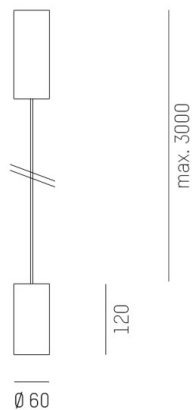

DARK NIGHT XS

684-00603084366dv1

DARK NIGHT XS PD SUSPENSION made of aluminium, black matt, similar to RAL 9005, decor black, high-efficiently vacuum deposited aluminium reflector beam 60°, light output direct, UGR <19, with converter, max. 500mA, dimmability: DALI, cable black, adapter/ceiling base black, pendant length 3000mm, IP20

DRAWING

TECHNICAL DETAILS

System perform. [W]	20
Bulb type	LED
Luminous flux [lm]	1350
Current sec. [mA]	500
Colour temp. [K]	2700K
CRI	PREMIUM>90
UGR	<19
Optics	vacuum deposited aluminium reflector
Designer	INHOUSE
Converter	with converter
Light output	direct
Beam angle [°]	60°
Voltage [V]	220-240V 50/60Hz
Material	aluminium
Length [mm]	60
Height [mm]	120
Pendant length [mm]	3000
Diameter [mm]	60
IP protection class	IP20
Voltage class	protection cl. I
Shock resistance	IK02
Net weight [kg]	0,91

LIGHT DISTRIBUTION CURVE

Colour lamp	black matt
RAL	9005
Colour adapter/ceiling base	black
Colour decor	black
Electric wire	black
EAN-Number	9010506863185
Lifetime [h]	L80 B10 50 000
Energy efficiency cl.	E