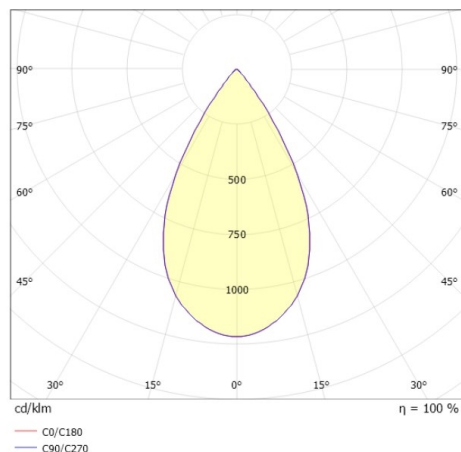

DARK NIGHT XS

684-006030849550v1

DARK NIGHT XS PD SUSPENSION made of aluminium, white, similar to RAL 9016, decor black, high-efficiently vacuum deposited aluminium reflector beam 60°, light output direct, UGR <19, with converter, max. 500mA, dimmability: not dimmable, cable white, adapter/ceiling base white, pendant length 3000mm, IP20

DRAWING

LIGHT DISTRIBUTION CURVE

TECHNICAL DETAILS

System perform. [W]	20
Bulb type	LED
Luminous flux [lm]	1520
Current sec. [mA]	500
Colour temp. [K]	3000K
CRI	PREMIUM>90
UGR	<19
Optics	vacuum deposited aluminium reflector
Designer	INHOUSE
Converter	with converter
Dimming	not dimmable
Light output	direct
Beam angle [°]	60°
Voltage [V]	220-240V 50/60Hz
Material	aluminium
Length [mm]	60
Height [mm]	120
Pendant length [mm]	3000
Diameter [mm]	60
IP protection class	IP20
Voltage class	protection cl. I
Shock resistance	IK02
Net weight [kg]	0,61
Colour lamp	white
RAL	9016
Colour adapter/ceiling base	white
Colour decor	black
Electric wire	white
EAN-Number	9010506863253
Lifetime [h]	L80 B10 50 000
Energy efficiency cl.	E
No. of luminaires B16A	53