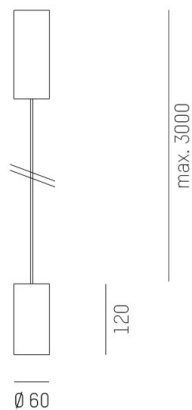

DARK NIGHT XS

684-006030849550v1

DARK NIGHT XS PD SUSPENSION made of aluminium, white, similar to RAL 9016, decor black, high-efficiently vacuum deposited aluminium reflector beam 60°, light output direct, UGR <19, with converter, max. 500mA, dimmability: not dimmable, cable white, adapter/ceiling base white, pendant length 3000mm, IP20

DRAWING

LIGHT DISTRIBUTION CURVE

TECHNICAL DETAILS

System perform. [W]	20
Bulb type	LED
Luminous flux [lm]	1520
Current sec. [mA]	500
Colour temp. [K]	3000K
CRI	PREMIUM>90
UGR	<19
Optics	vacuum deposited aluminium reflector
Designer	INHOUSE
Converter	with converter
Dimming	not dimmable
Light output	direct
Beam angle [°]	60°
Voltage [V]	220-240V 50/60Hz
Material	aluminium
Length [mm]	60
Height [mm]	120
Pendant length [mm]	3000
Diameter [mm]	60
IP protection class	IP20
Voltage class	protection cl. I
Shock resistance	IK02
Net weight [kg]	0,61
Colour lamp	white
RAL	9016
Colour adapter/ceiling base	white
Colour decor	black
Electric wire	white
EAN-Number	9010506863253
Lifetime [h]	L80 B10 50 000
Energy efficiency cl.	E
No. of luminaires B16A	53